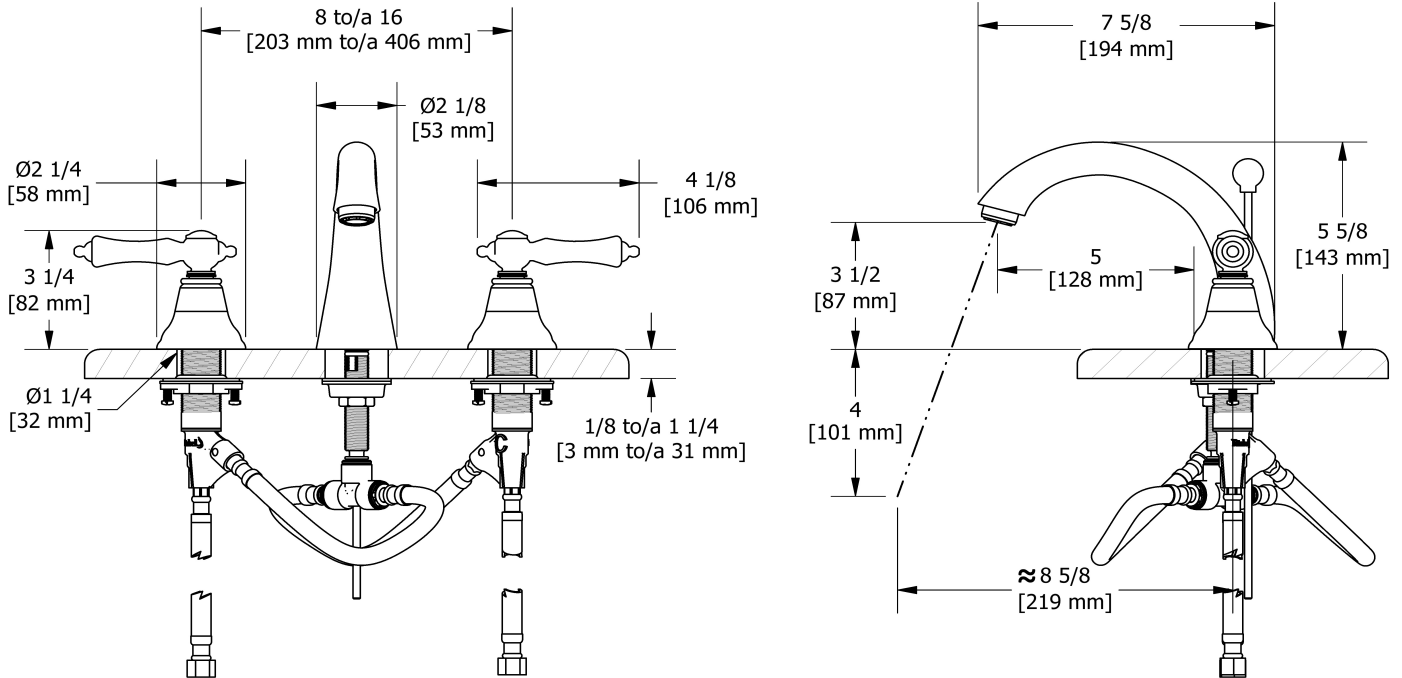

Certifications

- CSA B125.1
- NSF/ANSI standard 61 and 372
- ASME A112.18.1
- CMR248 Approval
- ADA