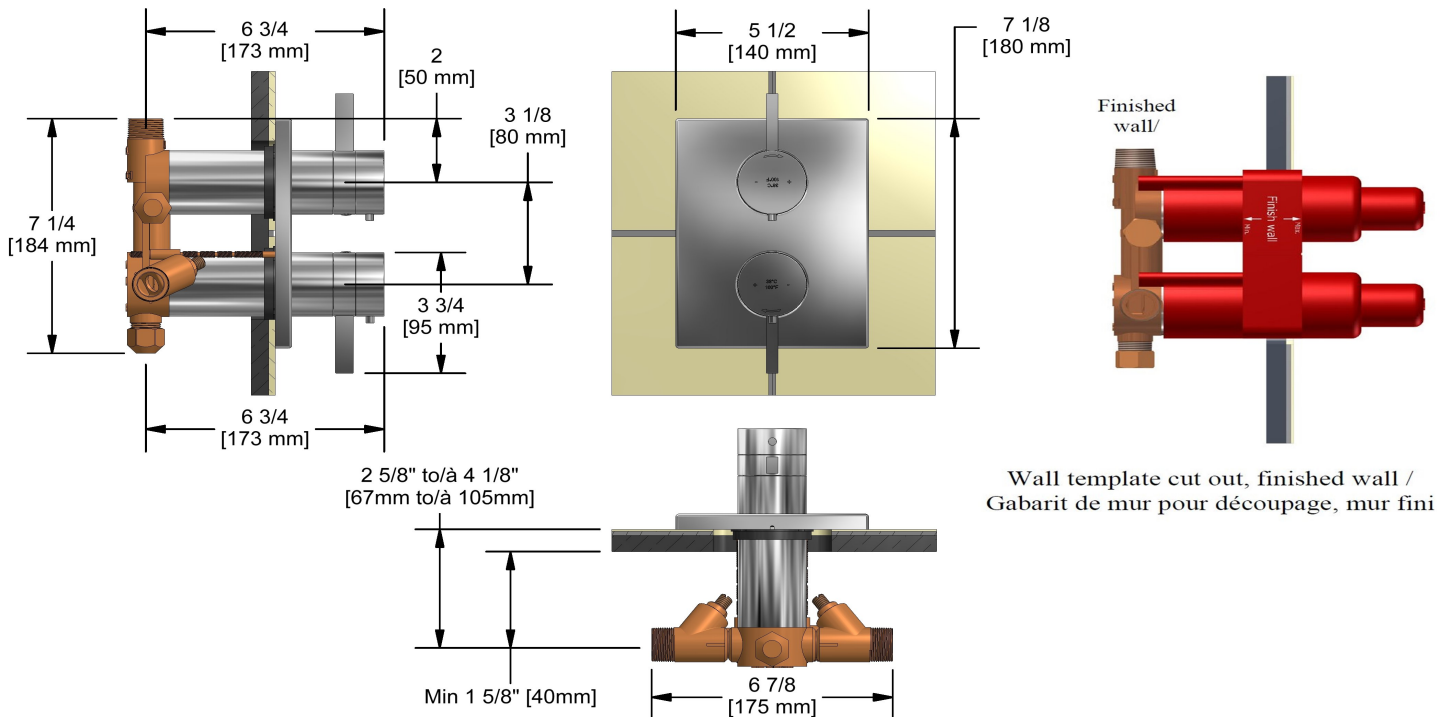

4-way Type T/P 3/4" coaxial complete valve
PFTQ83

Specifications

Descriptions

- 4 outlets: two 1/2" outlets male NPT and two 3/4" outlets male NPT or 1/2" female NPT
- 2 different temperatures
- 2 integrated volume controls
- 2 thermo/pressure balance coaxial cartridges with check valves
- Service valves
- 3/4" inlet male NPT, dedicated main water supply required

Available colors

- C : Chrome

Available flows

- Type TP - For use with shower heads rated at 7L/min (1.8 gpm) or higher
- 76 L/min, 20 gpm (US) 60psi

Certifications

- CSA B125.1
- ASME A112.18.1
- ASSE 1016
- CMR248 Approval
- ADA