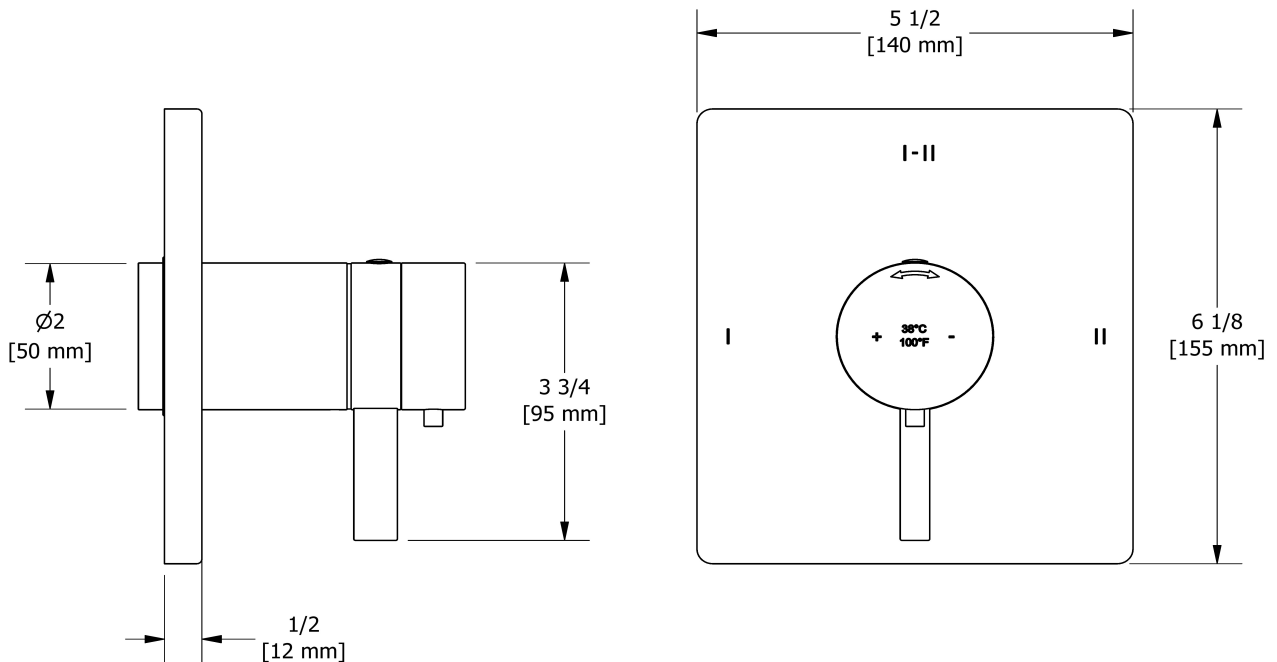

Sizes, models and finishes may differ from those presented.

Warranty

This **Riobel Inc.** product you have purchased carries a Limited Lifetime Warranty on the chrome, PVD finish, blacks and all working parts and is guaranteed from the initial purchase date against all manufacturing defects. All other finishes, including plastic components, are guaranteed for one year. All electric and/or electronic parts are covered by a 5-year limited warranty.

Customer Service

Ontario, West Canada : 888-287-5354 Quebec, Maritimes, United States : 866-473-8442

2020.06.12