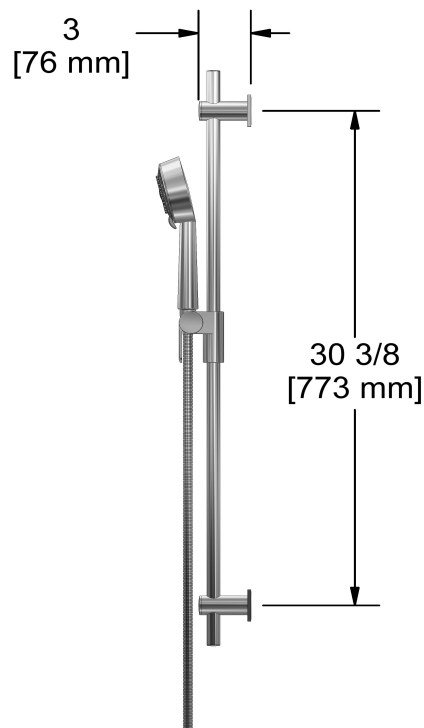

Sizes, models and finishes may differ from those presented.

Warranty

This **Riobel Inc.** product you have purchased carries a Limited Lifetime Warranty on the chrome, PVD finish, blacks and all working parts and is guaranteed from the initial purchase date against all manufacturing defects. All other finishes, including plastic components, are guaranteed for one year. All electric and/or electronic parts are covered by a 5-year limited warranty.

Customer Service

Ontario, West Canada : 888-287-5354 Quebec, Maritimes, United States : 866-473-8442