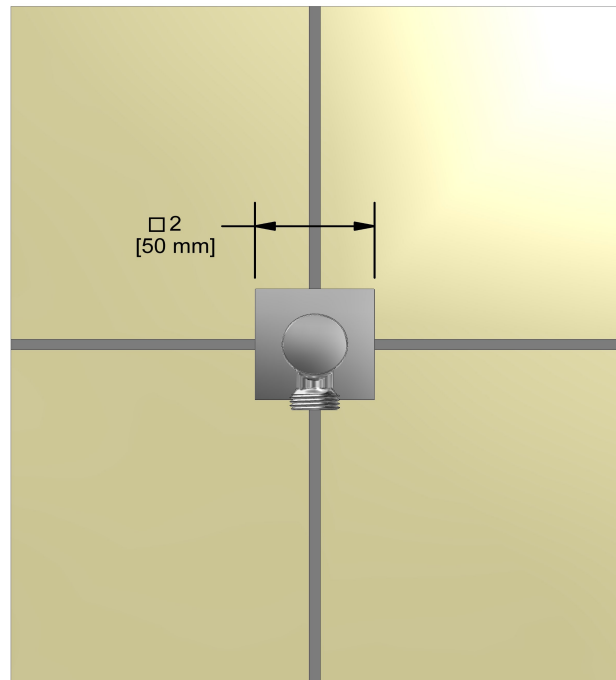

Sizes, models and finishes may differ from thoses presented.

Warranty

This **Riobel Inc.** product you have purchased carries a Limited Lifetime Warranty on the chrome, PVD finish, blacks and all working parts and is guaranteed from the initial purchase date against all manufacturing defects. All other finishes, including plastic components, are guaranteed for one year. All electric and/or electronic parts are covered by a 5-year limited warranty.

Customer Service

Ontario, West Canada : 888-287-5354 Quebec, Maritimes, United States : 866-473-8442

2020.06.12