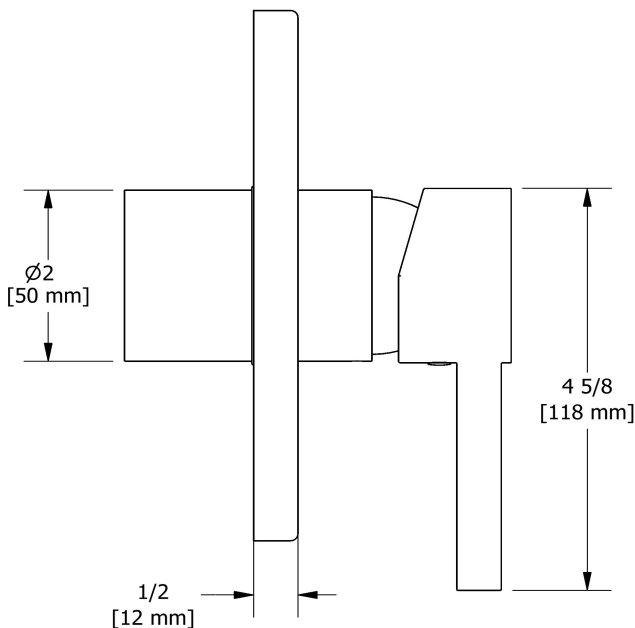

Sizes, models and finishes may differ from those presented.

Warranty

This **Riobel Inc.** product you have purchased carries a Limited Lifetime Warranty on the chrome, PVD finish, blacks and all working parts and is guaranteed from the initial purchase date against all manufacturing defects. All other finishes, including plastic components, are guaranteed for one year. All electric and/or electronic parts are covered by a 5-year limited warranty.

Customer Service

Ontario, West Canada : 888-287-5354 Quebec, Maritimes, United States : 866-473-8442