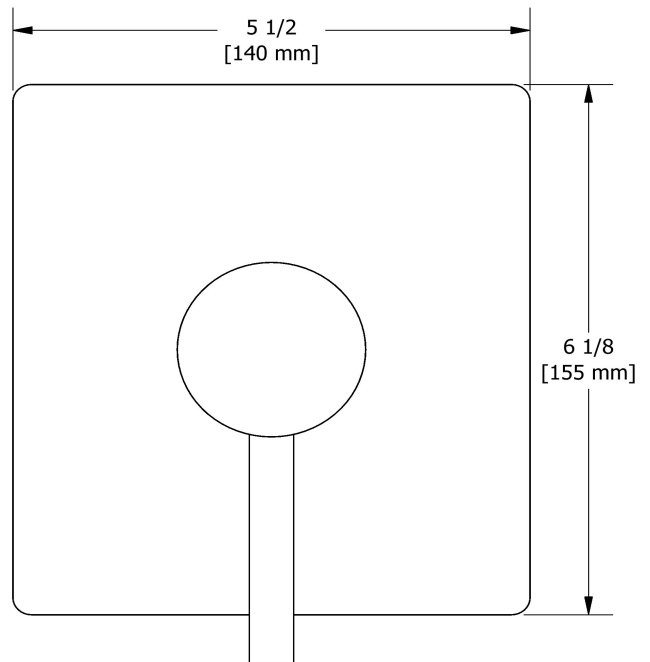

Sizes, models and finishes may differ from those presented.

Warranty

This **Riobel Inc.** product you have purchased carries a Limited Lifetime Warranty on the chrome, PVD finish, blacks and all working parts and is guaranteed from the initial purchase date against all manufacturing defects. All other finishes, including plastic components, are guaranteed for one year. All electric and/or electronic parts are covered by a 5-year limited warranty.

Customer Service

Ontario, West Canada : 888-287-5354 Quebec, Maritimes, United States : 866-473-8442