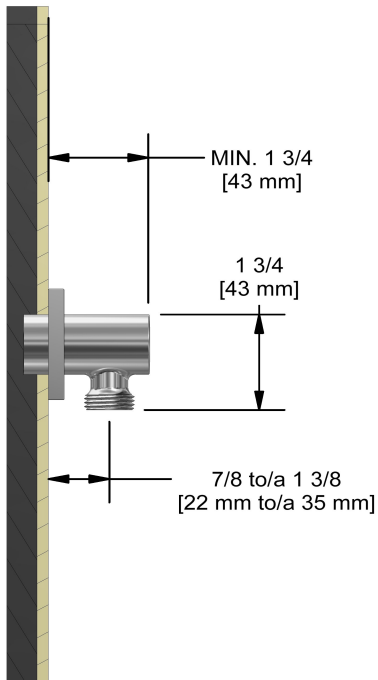

Sizes, models and finishes may differ from thoses presented.

Warranty

This **Riobel Inc.** product you have purchased carries a Limited Lifetime Warranty on the chrome, PVD finish, blacks and all working parts and is guaranteed from the initial purchase date against all manufacturing defects. All other finishes, including plastic components, are guaranteed for one year. All electric and/or electronic parts are covered by a 5-year limited warranty.

Customer Service

Ontario, West Canada : 888-287-5354 Quebec, Maritimes, United States : 866-473-8442

2020.06.12