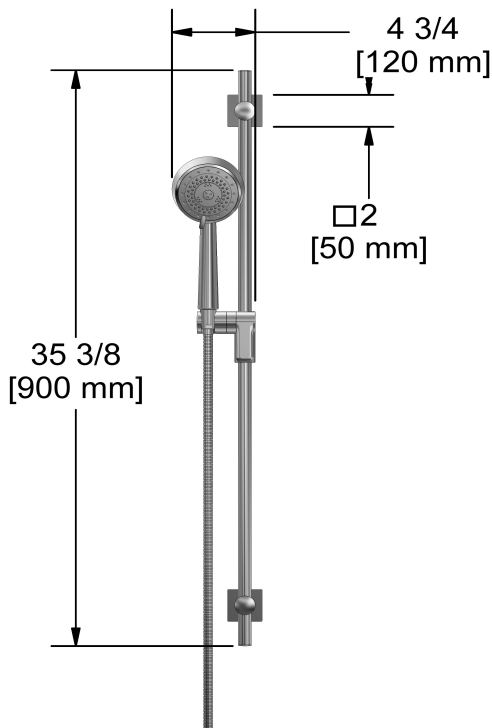

Sizes, models and finishes may differ from those presented.

Warranty

This **Riobel Inc.** product you have purchased carries a Limited Lifetime Warranty on the chrome, PVD finish, blacks and all working parts and is guaranteed from the initial purchase date against all manufacturing defects. All other finishes, including plastic components, are guaranteed for one year. All electric and/or electronic parts are covered by a 5-year limited warranty.

Customer Service

Ontario, West Canada : 888-287-5354 Quebec, Maritimes, United States : 866-473-8442