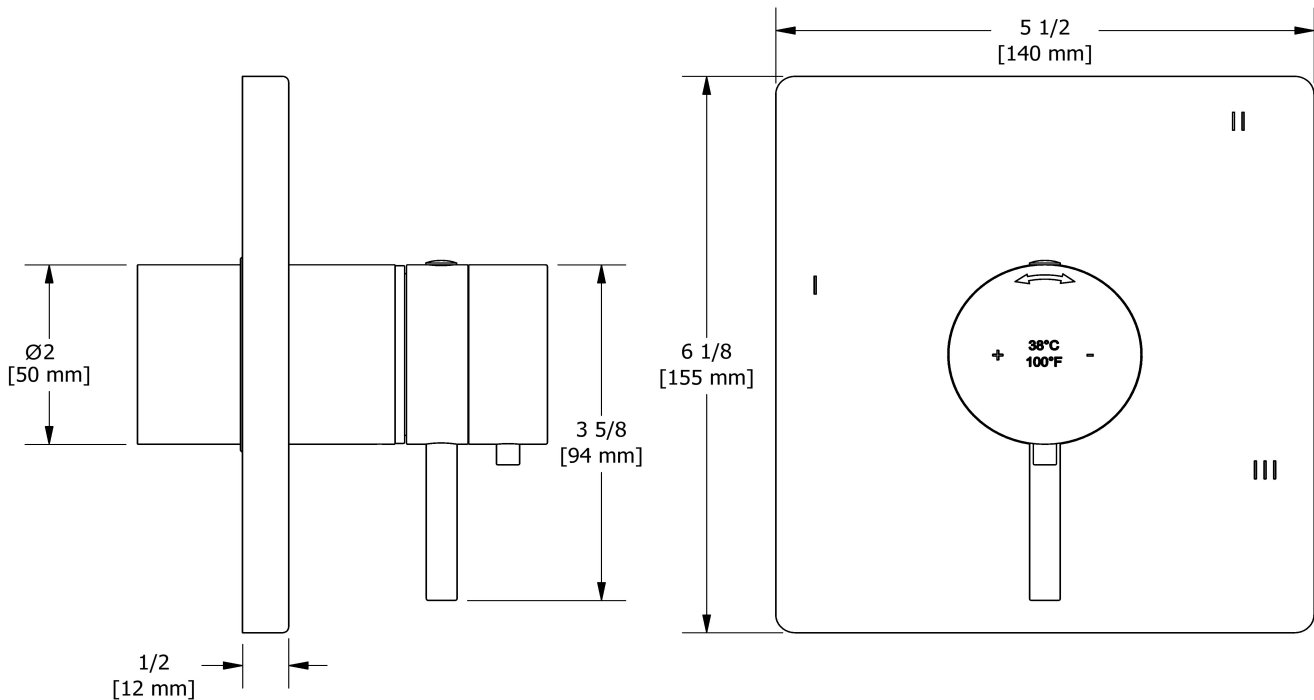

Sizes, models and finishes may differ from those presented.

Warranty

This **Riobel Inc.** product you have purchased carries a Limited Lifetime Warranty on the chrome, PVD finish, blacks and all working parts and is guaranteed from the initial purchase date against all manufacturing defects. All other finishes, including plastic components, are guaranteed for one year. All electric and/or electronic parts are covered by a 5-year limited warranty.

Customer Service

Ontario, West Canada : 888-287-5354 Quebec, Maritimes, United States : 866-473-8442

2020.06.12