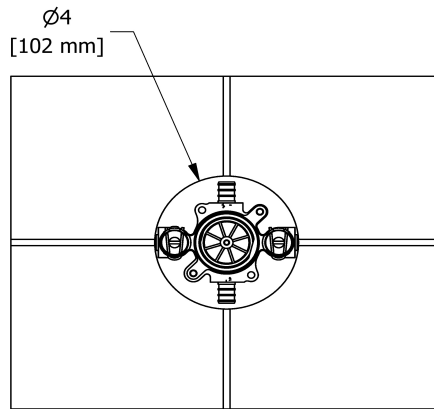

Certifications

- CSA B125.1
- ASME A112.18.1
- ASSE 1016
- CMR248 Approval

UPC®