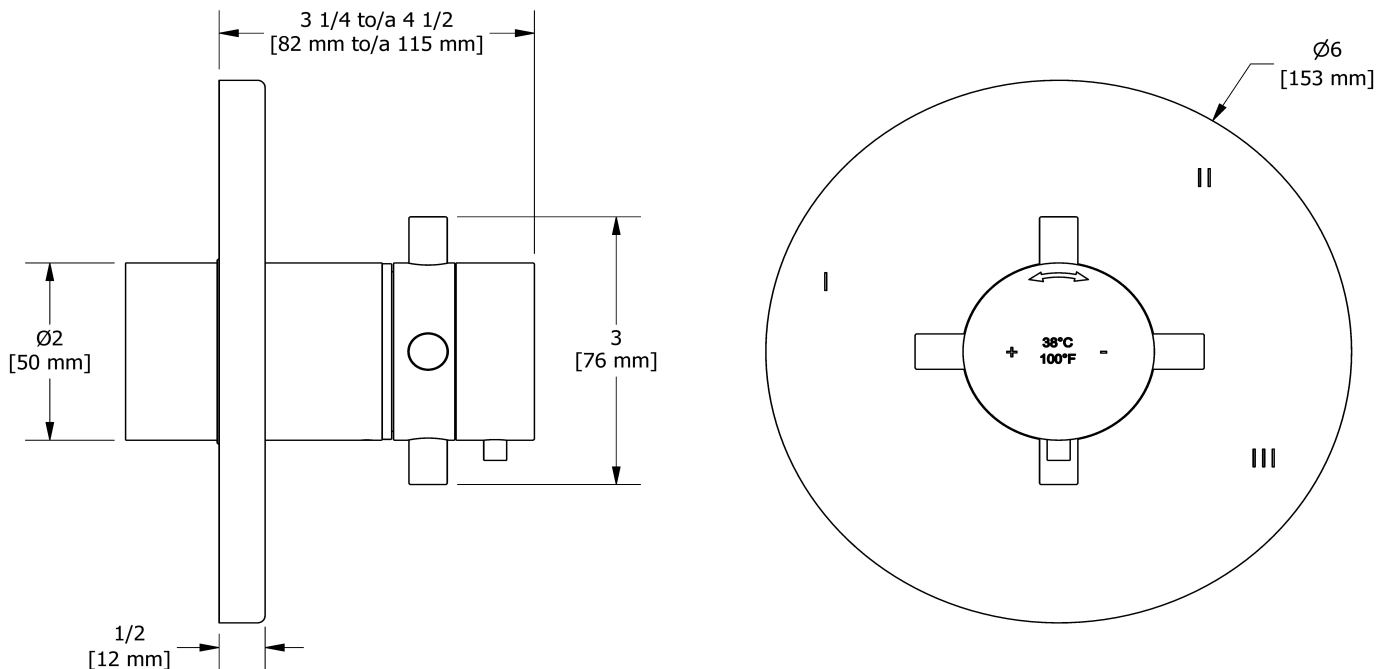

Certifications

- CSA B125.1
- ASME A112.18.1
- ASSE 1016
- CMR248 Approval

UPC®