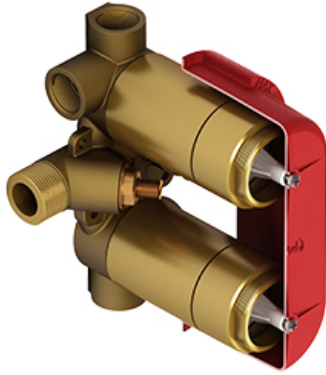

4-way Type T/P 3/4" coaxial complete valve
PATM46

Specifications

Composition

- TPATM46C - 4-way Type T/P coaxial valve trim
- R46 - 4-way Type T/P 3/4" coaxial valve rough

Available colors

- C : Chrome
- BN : Brushed Nickel (PVD)
- PN : Polished Nickel (PVD)

Customer Service

Ontario, West Canada : 888-287-5354 Quebec, Maritimes, United States : 866-473-8442

2020.06.12

4-way Type T/P 3/4" coaxial valve rough
R46

Specifications

Descriptions

- Rough only
- 3/4" inlet male NPT
- Must be supplied with minimum 3/4" PEX , 3/4" EXPANSION PEX or 1/2" copper
- Four 1/2" outlets female NPT
- Service valves
- Test cap
- TXX46XX or TXX88XX trim required to complete