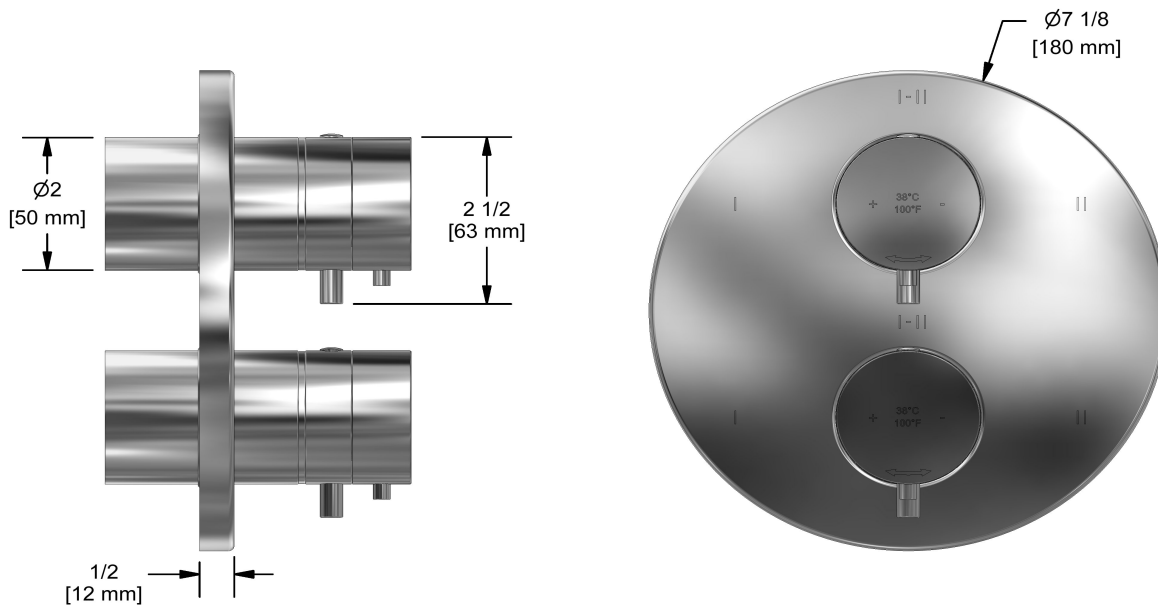

Sizes, models and finishes may differ from those presented.

Warranty

This **Riobel Inc.** product you have purchased carries a Limited Lifetime Warranty on the chrome, PVD finish, blacks and all working parts and is guaranteed from the initial purchase date against all manufacturing defects. All other finishes, including plastic components, are guaranteed for one year. All electric and/or electronic parts are covered by a 5-year limited warranty.

Customer Service

Ontario, West Canada : 888-287-5354 Quebec, Maritimes, United States : 866-473-8442

2020.06.12