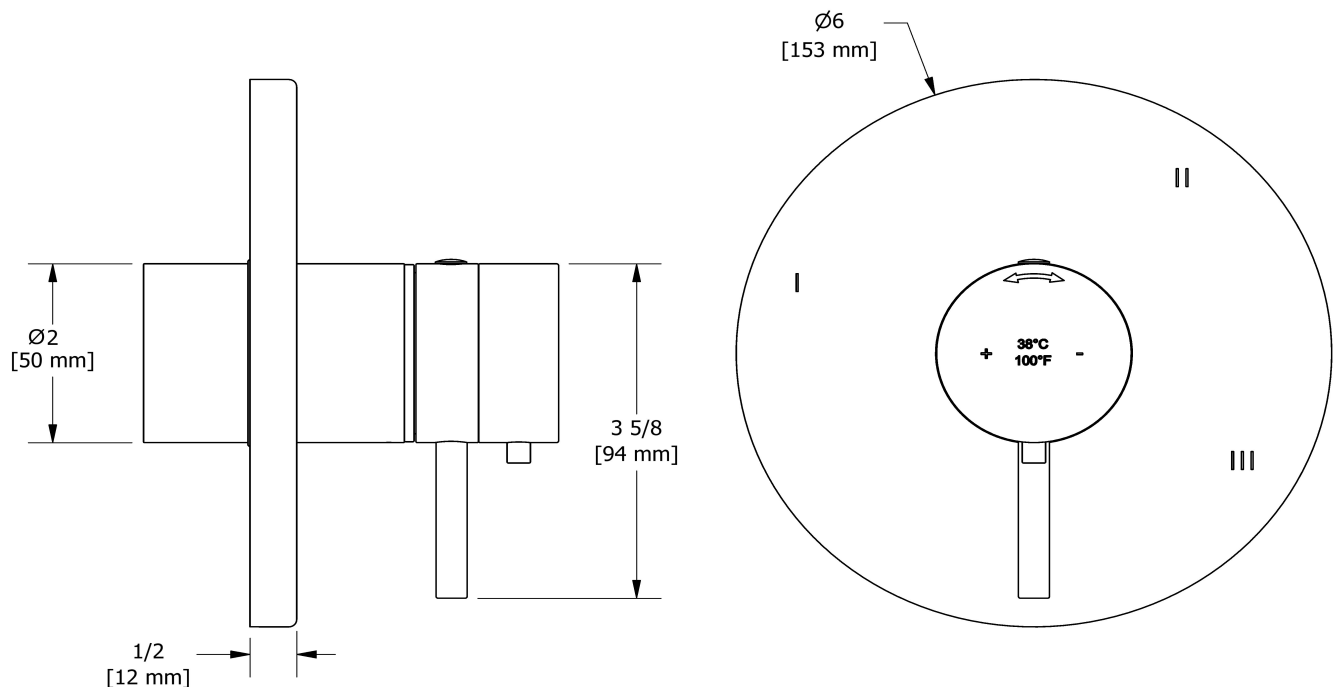

Sizes, models and finishes may differ from those presented.

Warranty

This **Riobel Inc.** product you have purchased carries a Limited Lifetime Warranty on the chrome, PVD finish, blacks and all working parts and is guaranteed from the initial purchase date against all manufacturing defects. All other finishes, including plastic components, are guaranteed for one year. All electric and/or electronic parts are covered by a 5-year limited warranty.

Customer Service

Ontario, West Canada : 888-287-5354 Quebec, Maritimes, United States : 866-473-8442

2020.06.12