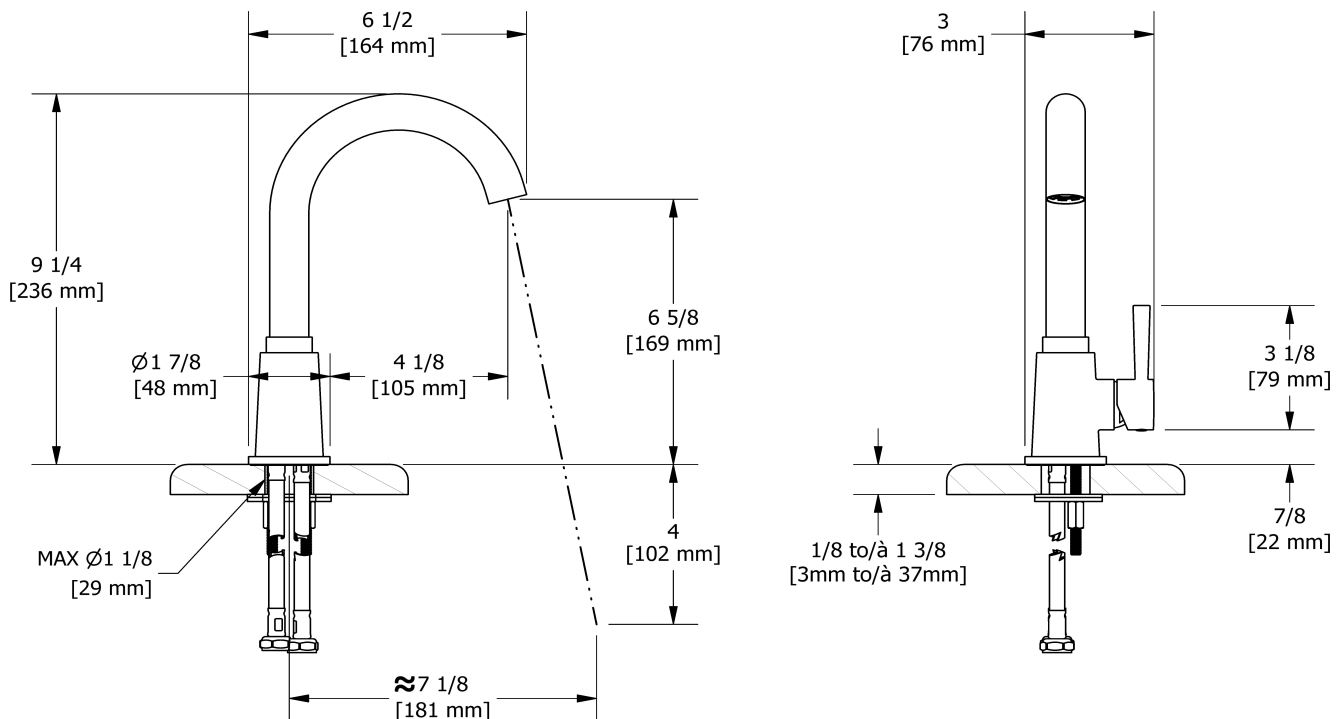

Certifications

- CSA B125.1
- NSF/ANSI standard 61 and 372
- ASME A112.18.1
- ADA

Sizes, models and finishes may differ from those presented.

Warranty

This **Riobel Inc.** product you have purchased carries a Limited Lifetime Warranty on the chrome, PVD finish, blacks and all working parts and is guaranteed from the initial purchase date against all manufacturing defects. All other finishes, including plastic components, are guaranteed for one year. All electric and/or electronic parts are covered by a 5-year limited warranty.

Customer Service

Ontario, West Canada : 888-287-5354 Quebec, Maritimes, United States : 866-473-8442