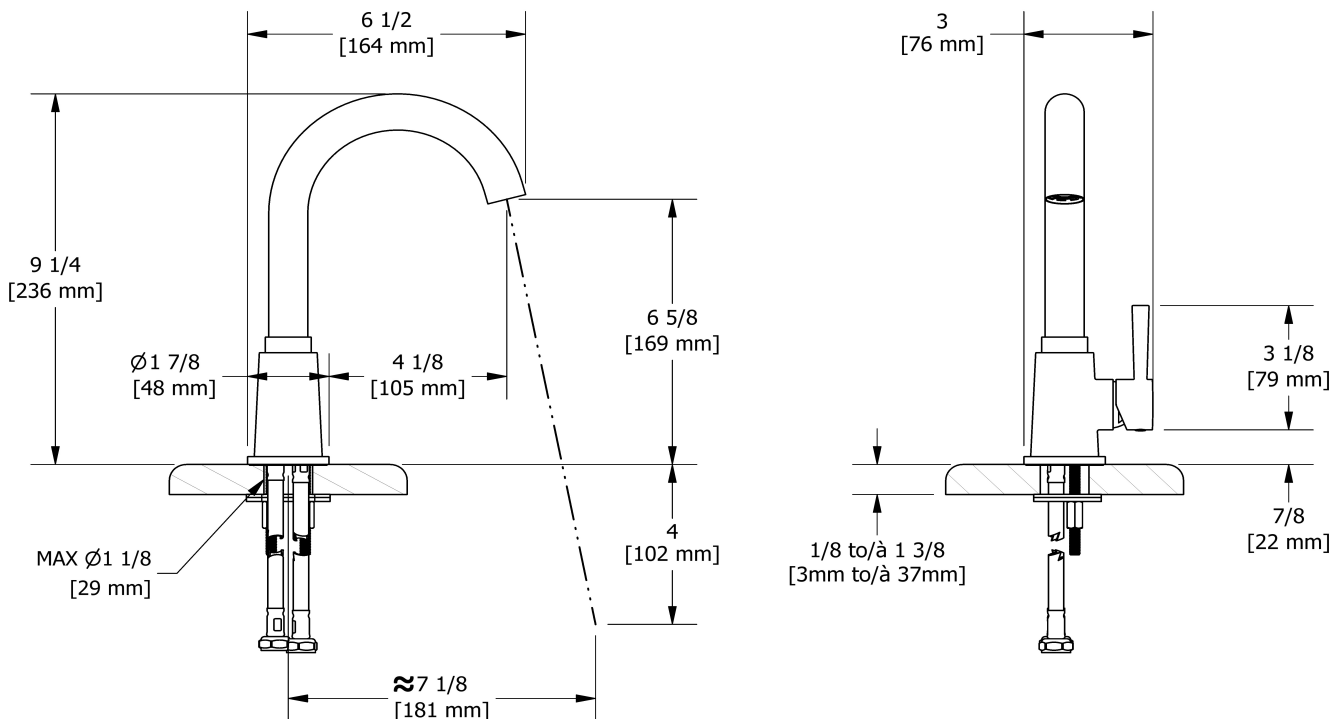

Certifications

- CSA B125.1
- NSF/ANSI standard 61 and 372
- ASME A112.18.1
- ADA

Sizes, models and finishes may differ from those presented.

Warranty

This **Riobel Inc.** product you have purchased carries a Limited Lifetime Warranty on the chrome, PVD finish, blacks and all working parts and is guaranteed from the initial purchase date against all manufacturing defects. All other finishes, including plastic components, are guaranteed for one year. All electric and/or electronic parts are covered by a 5-year limited warranty.

Customer Service

Ontario, West Canada : 888-287-5354 Quebec, Maritimes, United States : 866-473-8442