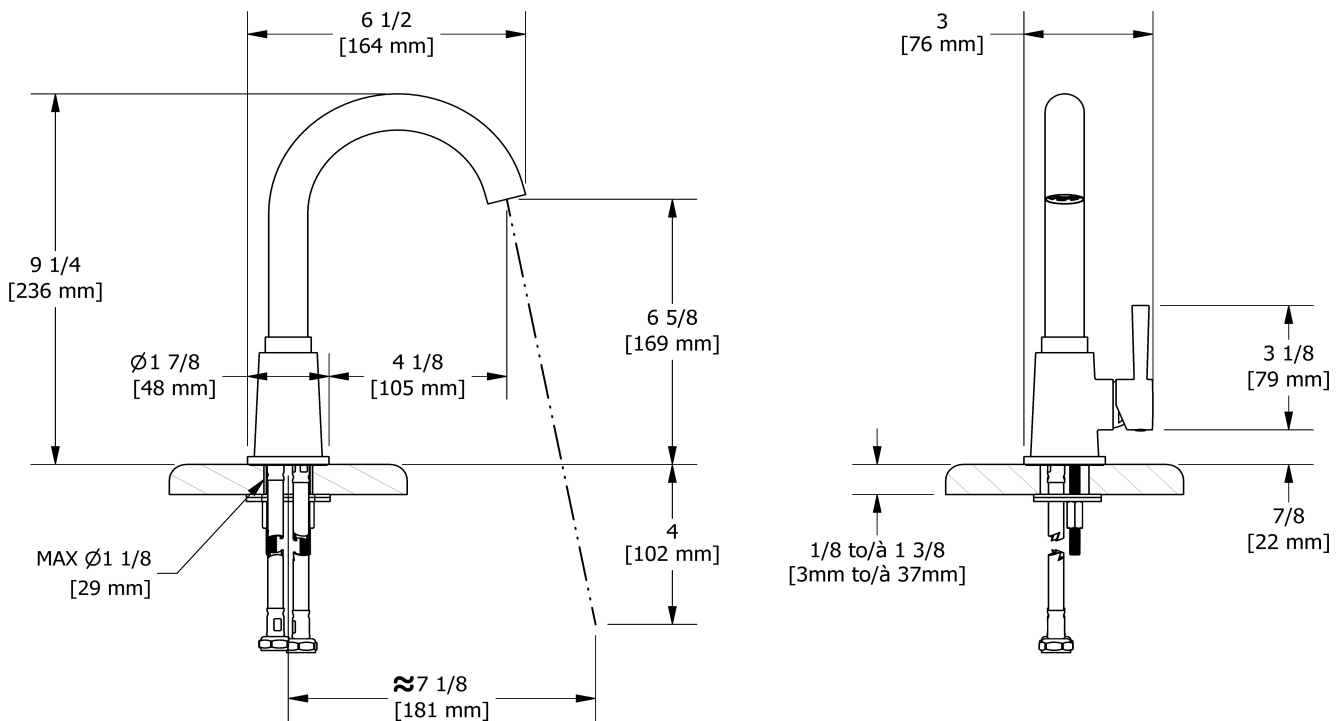

Certifications

- CSA B125.1
- NSF/ANSI standard 61 and 372
- ASME A112.18.1
- ADA

Sizes, models and finishes may differ from those presented.

Warranty

This **Riobel Inc.** product you have purchased carries a Limited Lifetime Warranty on the chrome, PVD finish, blacks and all working parts and is guaranteed from the initial purchase date against all manufacturing defects. All other finishes, including plastic components, are guaranteed for one year. All electric and/or electronic parts are covered by a 5-year limited warranty.

Customer Service

Ontario, West Canada : 888-287-5354 Quebec, Maritimes, United States : 866-473-8442