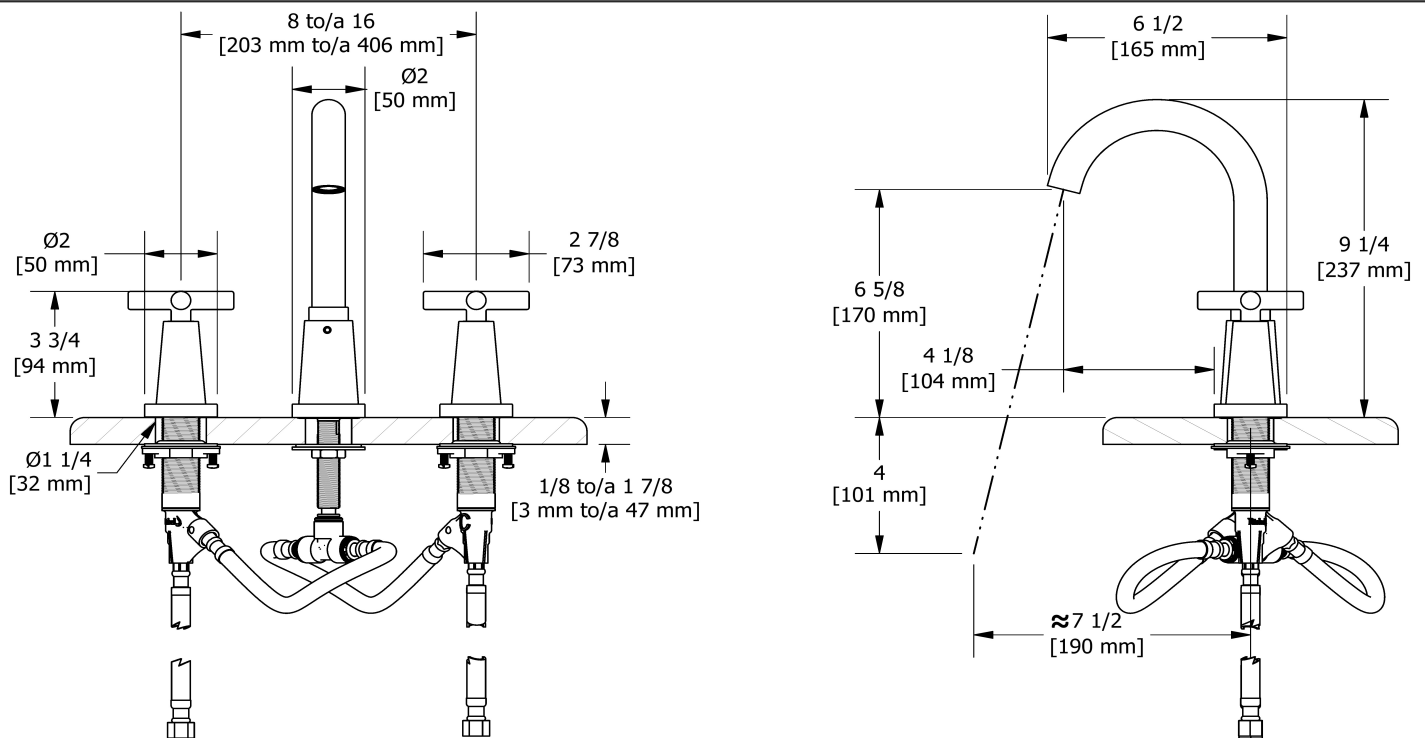

Certifications

- CSA B125.1
- NSF/ANSI standard 61 and 372
- ASME A112.18.1
- CMR248 Approval
- ADA