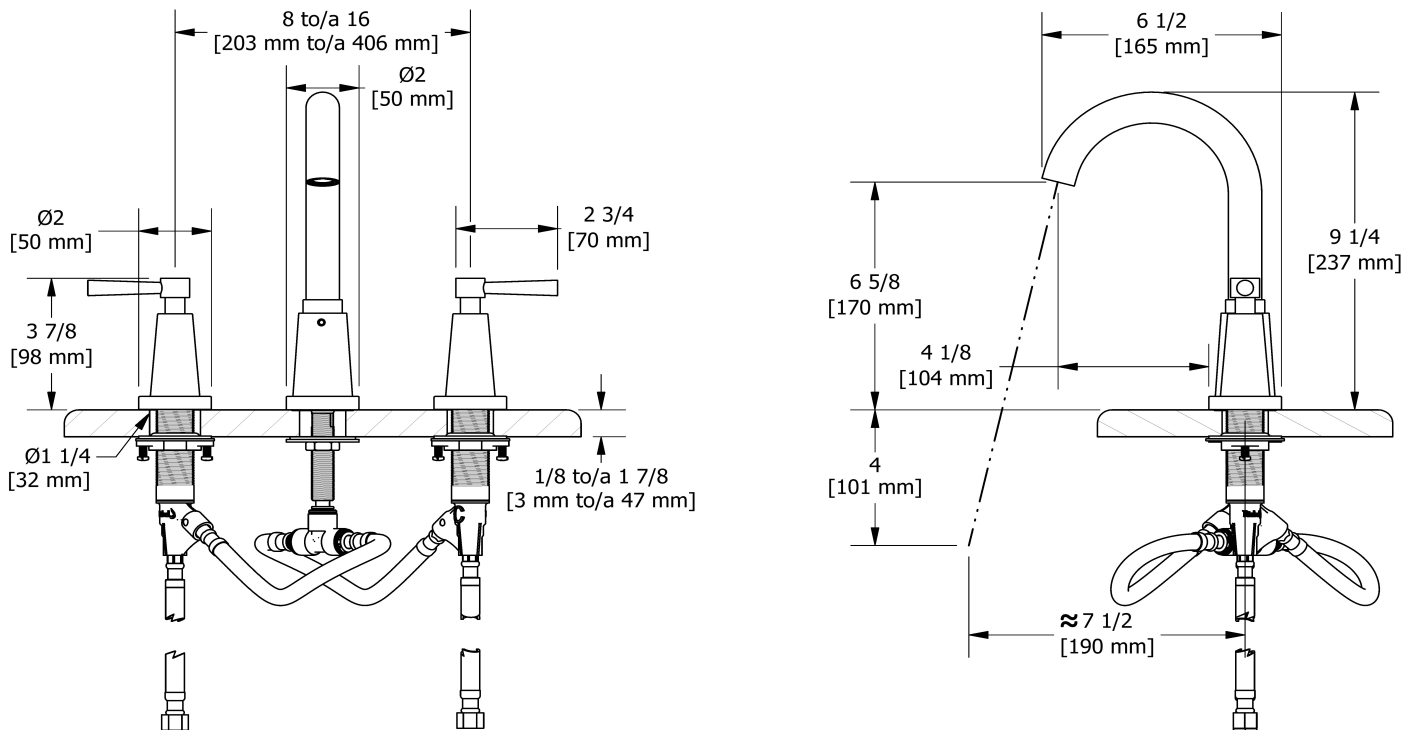

8" lavatory faucet
PA08L

Specifications

Descriptions

- Ceramic cartridge
- 3/8" speedway compression
- Push drain

Available colors

- C : Chrome
- BN : Brushed Nickel (PVD)
- PN : Polished Nickel (PVD)

Available flows

- 5.7 L/min, 1.5 gpm (US) 60psi *
- 1.9 L/min, 0.5 gpm (US) 60psi (**PA08L-05**)
- 3.7 L/min, 1 gpm (US) 60psi (**PA08L-10**)

EPA certification applicable to the indicated model only

Certifications

- CSA B125.1
- NSF/ANSI standard 61 and 372
- ASME A112.18.1
- CMR248 Approval
- ADA