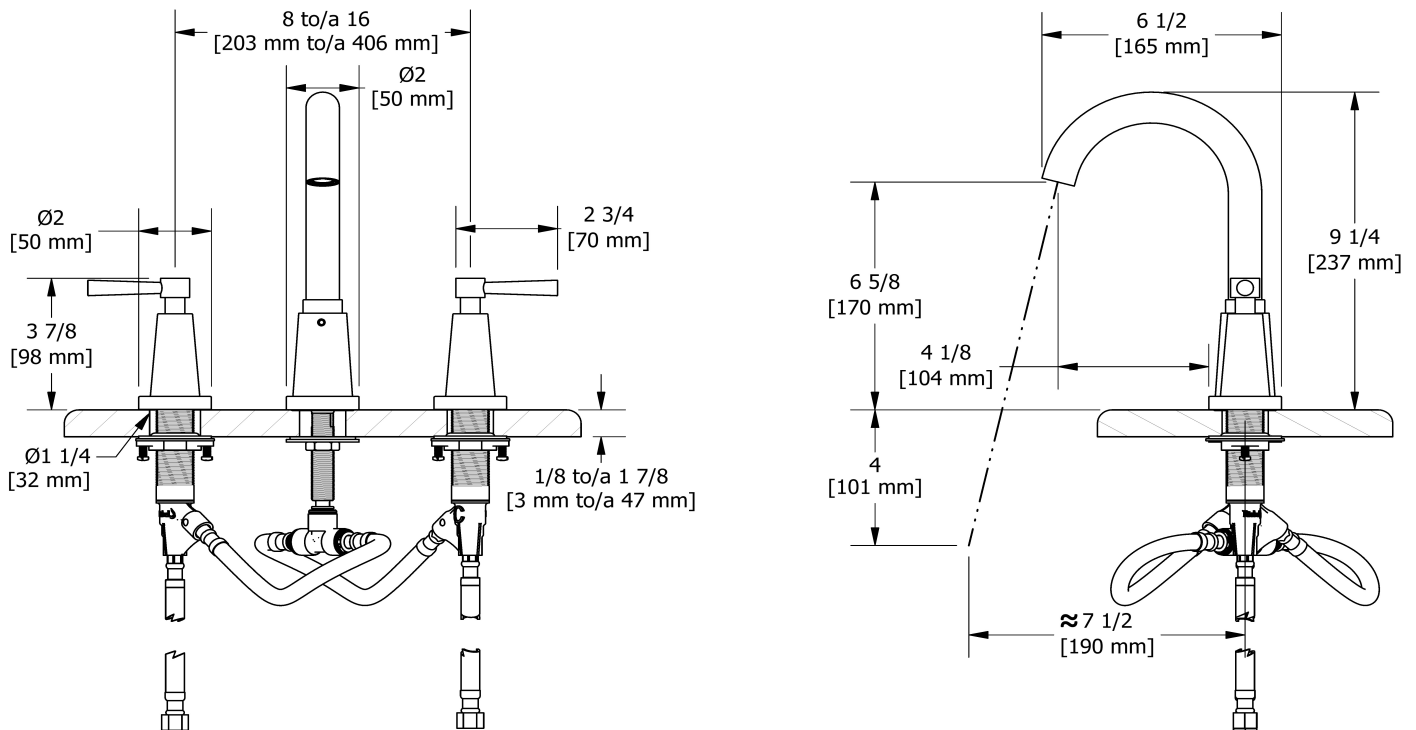

Certifications

- CSA B125.1
- NSF/ANSI standard 61 and 372
- ASME A112.18.1
- CMR248 Approval
- ADA