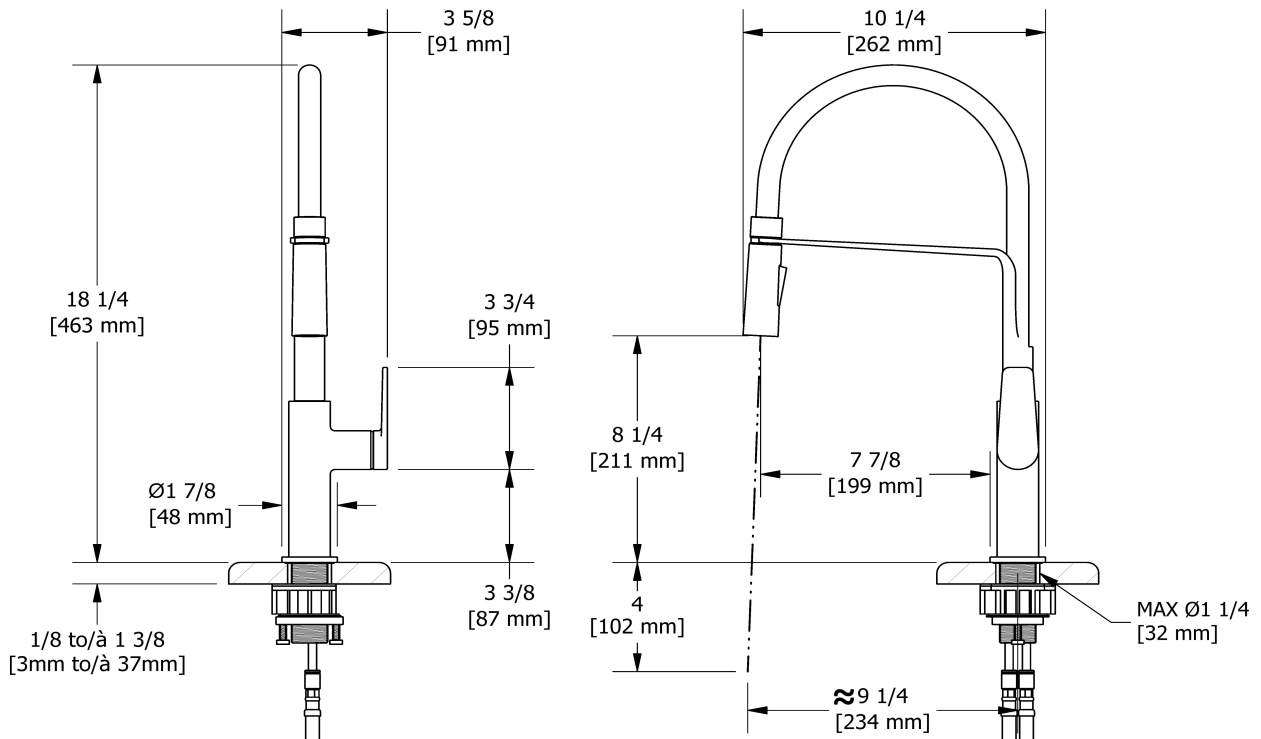

Certifications

- CSA B125.1
- NSF/ANSI standard 61 and 372
- ASME A112.18.1