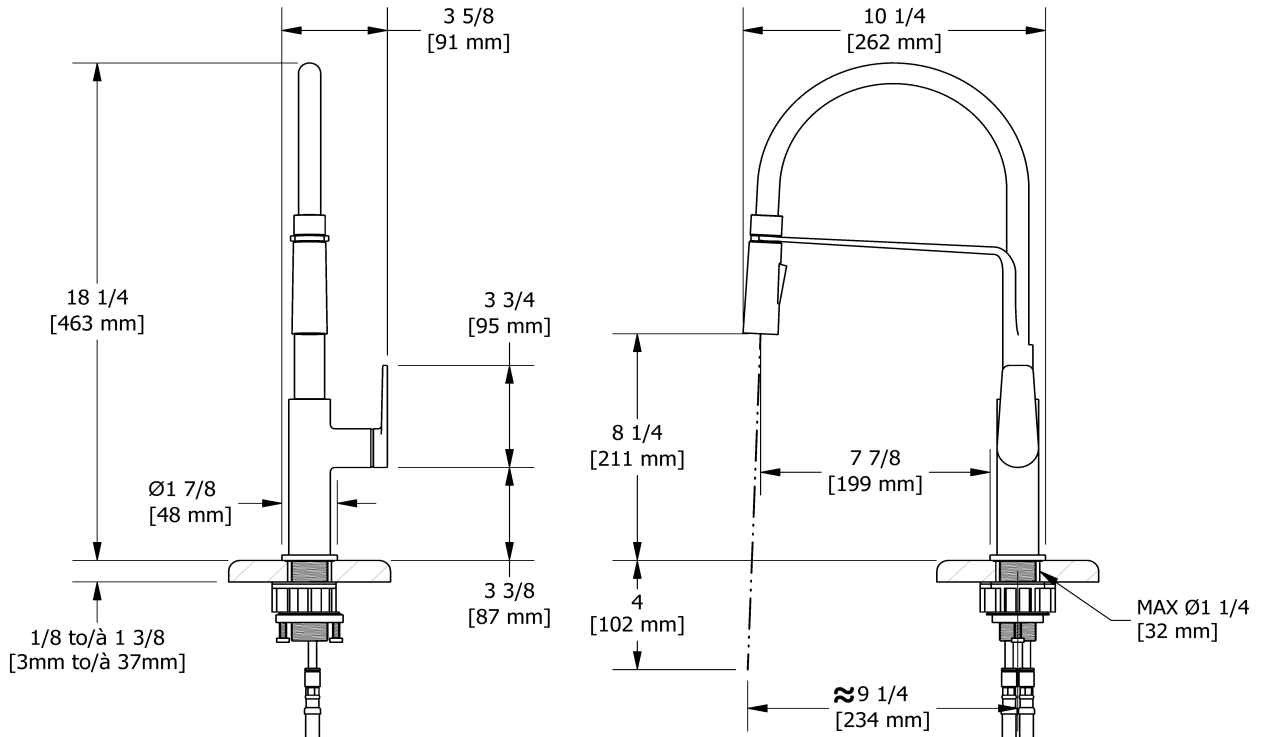

Certifications

- CSA B125.1
- NSF/ANSI standard 61 and 372
- ASME A112.18.1