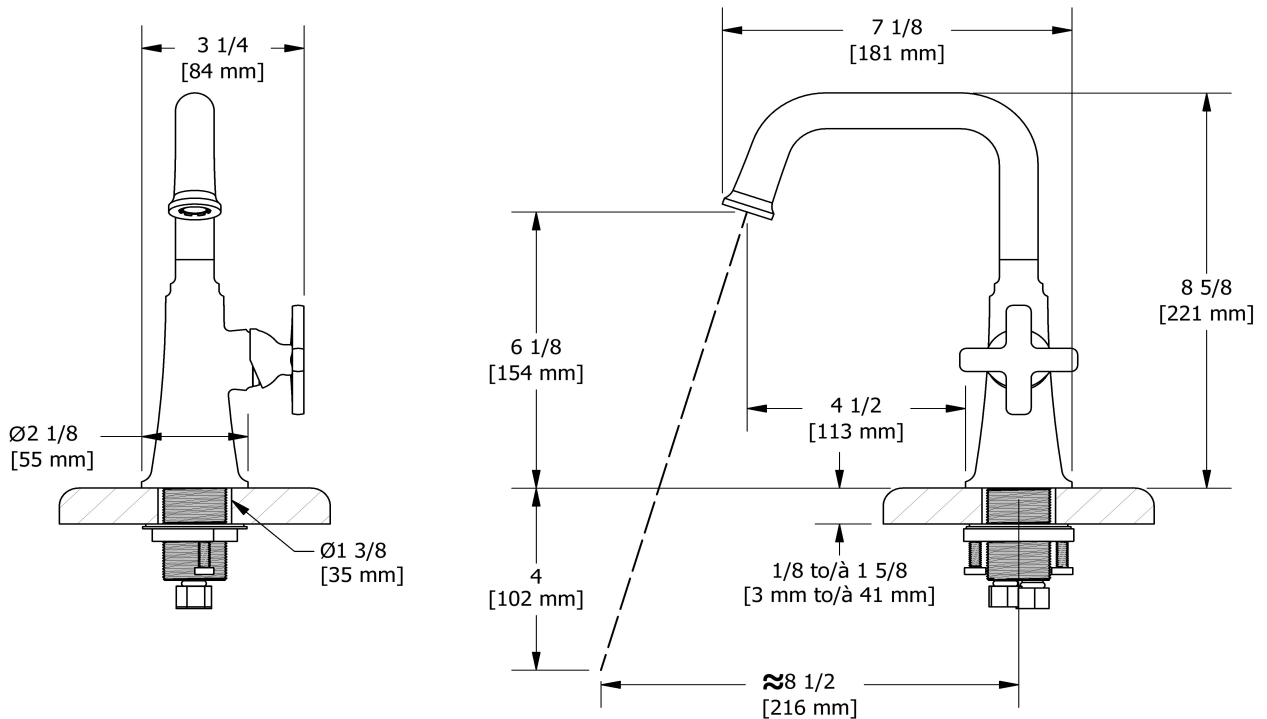

Certifications

- CSA B125.1
- NSF/ANSI standard 61 and 372
- ASME A112.18.1
- ADA