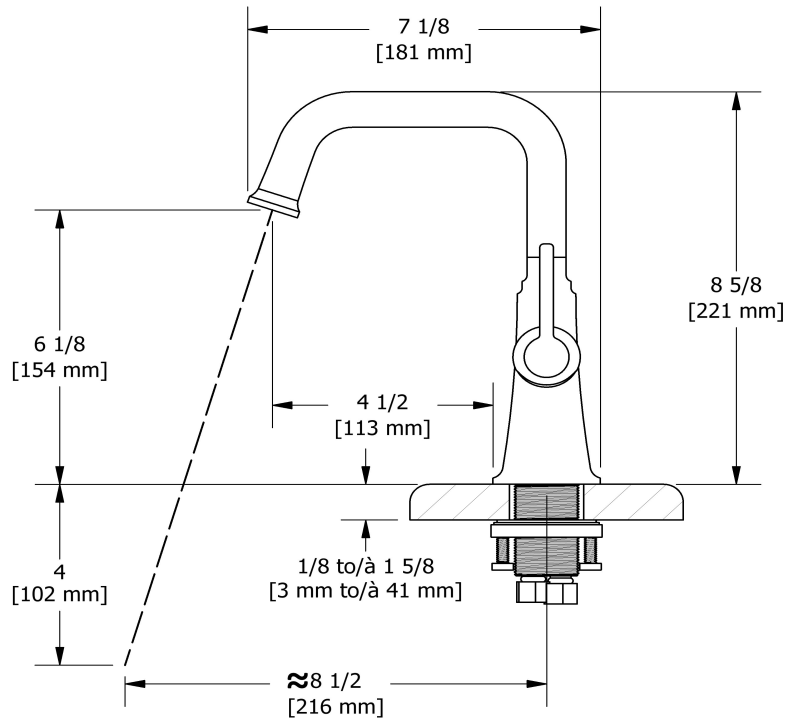

Certifications

- CSA B125.1
- NSF/ANSI standard 61 and 372
- ASME A112.18.1
- ADA