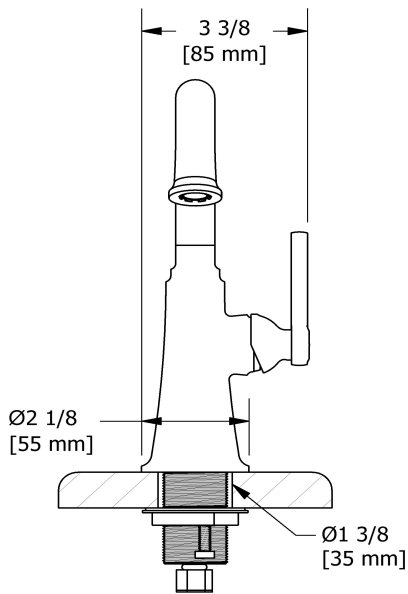

Certifications

- CSA B125.1
- NSF/ANSI standard 61 and 372
- ASME A112.18.1
- ADA