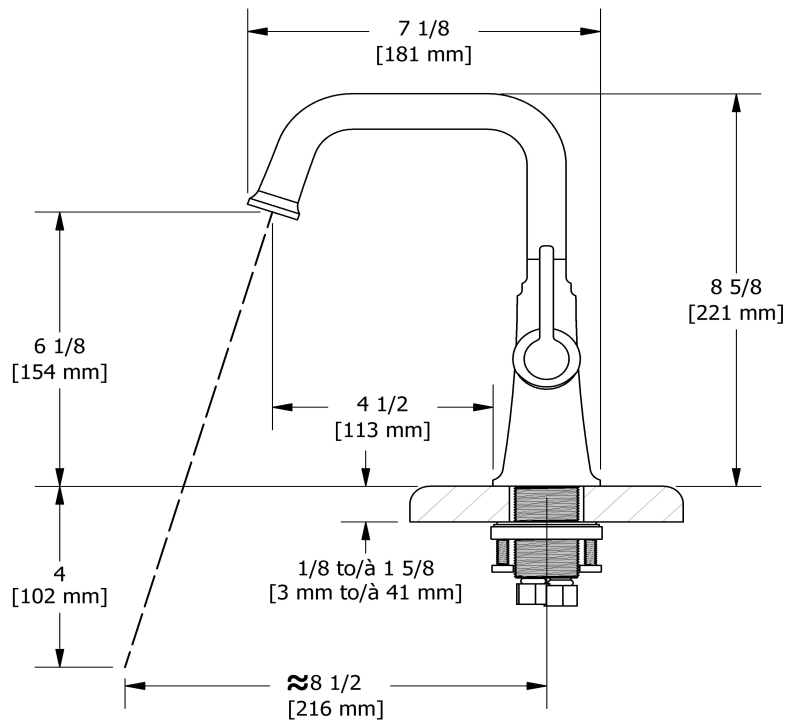

Certifications

- CSA B125.1
- NSF/ANSI standard 61 and 372
- ASME A112.18.1
- ADA