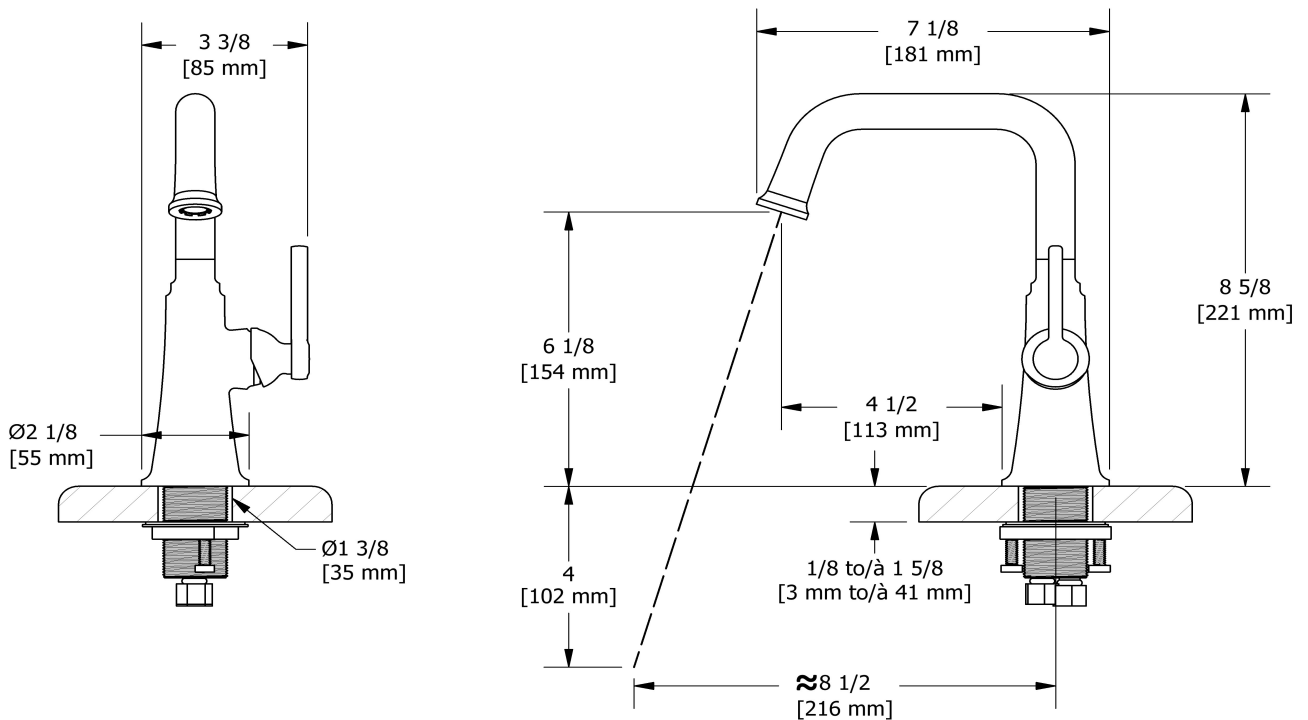

Certifications

- CSA B125.1
- NSF/ANSI standard 61 and 372
- ASME A112.18.1
- ADA