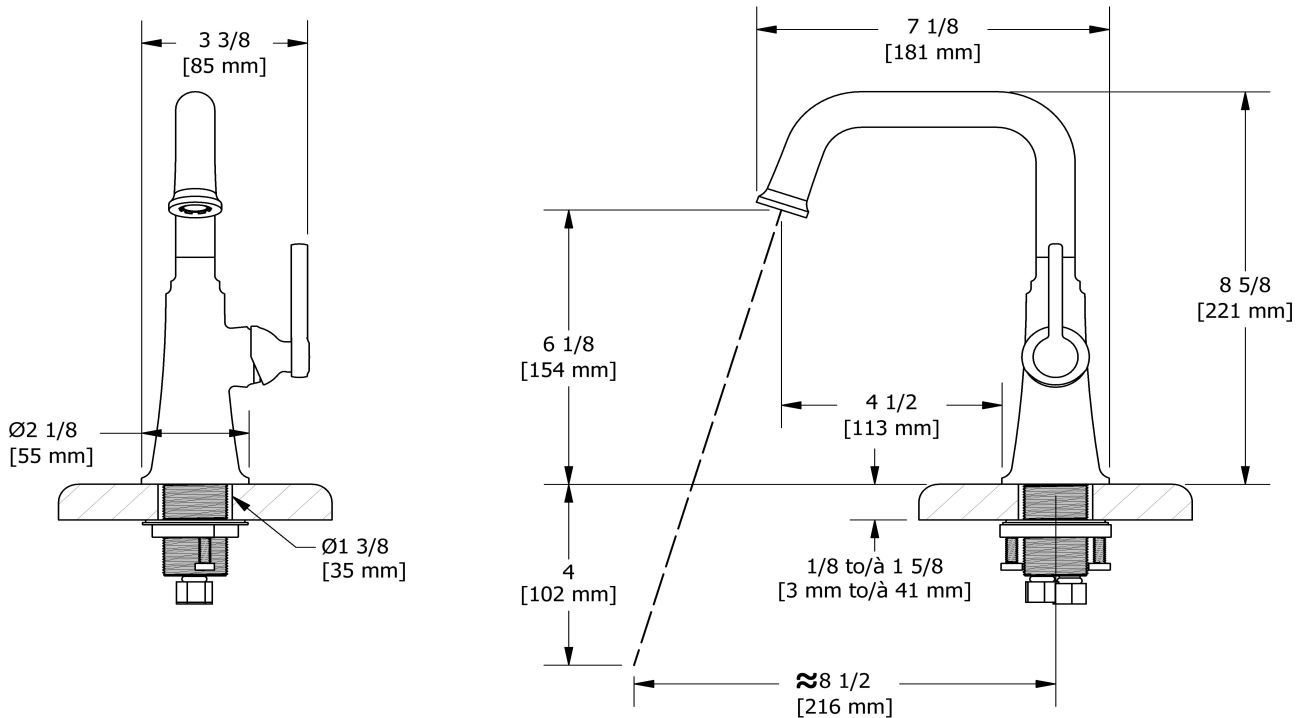

Certifications

- CSA B125.1
- NSF/ANSI standard 61 and 372
- ASME A112.18.1
- ADA