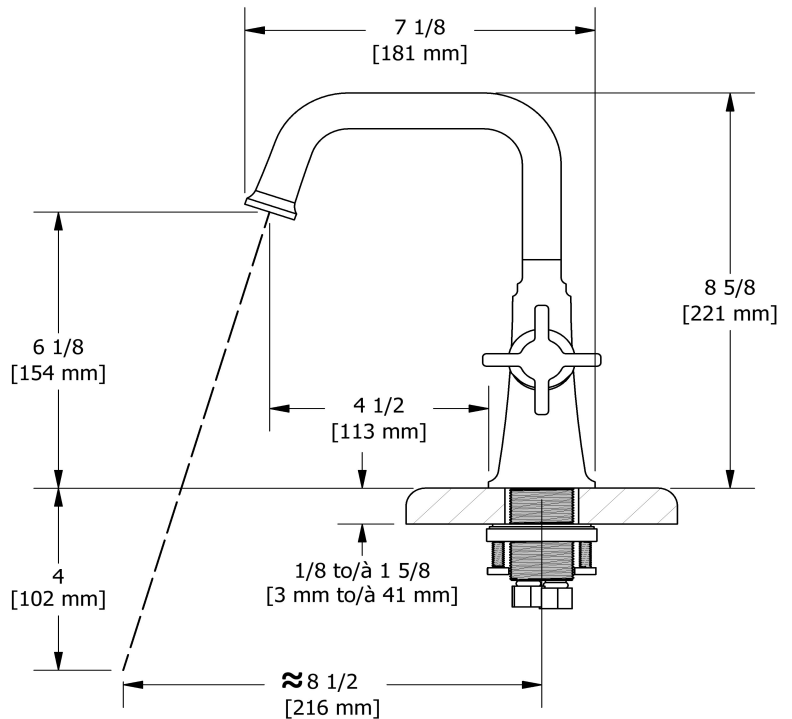

Certifications

- CSA B125.1
- NSF/ANSI standard 61 and 372
- ADA

Sizes, models and finishes may differ from those presented.

Warranty

This **Riobel Inc.** product you have purchased carries a Limited Lifetime Warranty on the chrome, PVD finish, blacks and all working parts and is guaranteed from the initial purchase date against all manufacturing defects. All other finishes, including plastic components, are guaranteed for one year. All electric and/or electronic parts are covered by a 5-year limited warranty.

Customer Service

Ontario, West Canada : 888-287-5354 Quebec, Maritimes, United States : 866-473-8442