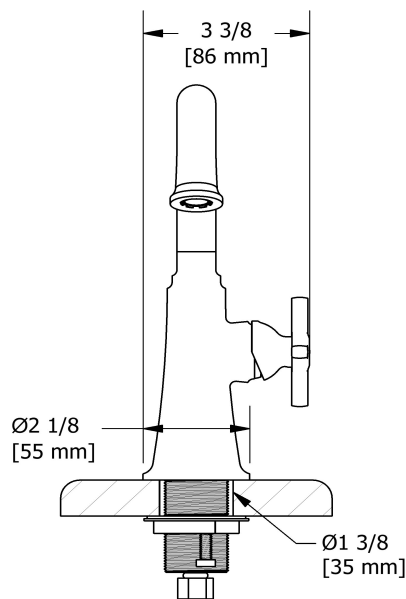

Certifications

- CSA B125.1
- NSF/ANSI standard 61 and 372
- ADA

Sizes, models and finishes may differ from those presented.

Warranty

This **Riobel Inc.** product you have purchased carries a Limited Lifetime Warranty on the chrome, PVD finish, blacks and all working parts and is guaranteed from the initial purchase date against all manufacturing defects. All other finishes, including plastic components, are guaranteed for one year. All electric and/or electronic parts are covered by a 5-year limited warranty.

Customer Service

Ontario, West Canada : 888-287-5354 Quebec, Maritimes, United States : 866-473-8442