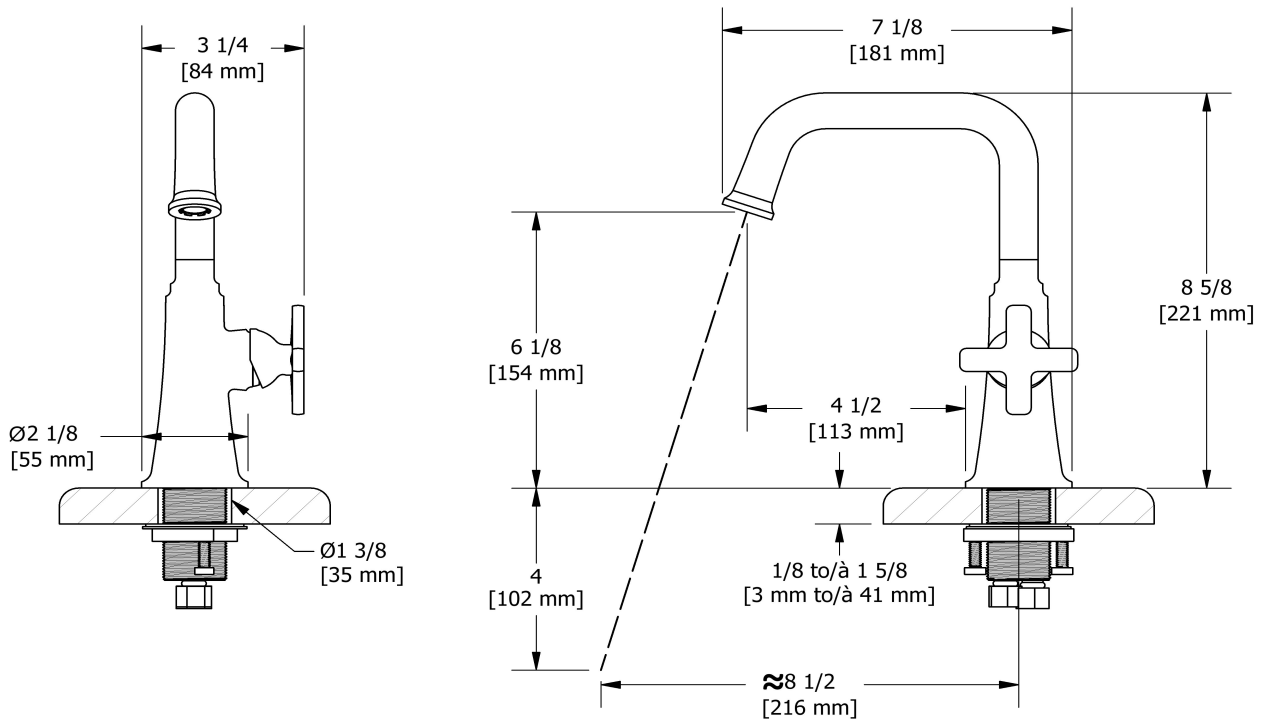

Certifications

- CSA B125.1
- NSF/ANSI standard 61 and 372
- ASME A112.18.1
- ADA

Sizes, models and finishes may differ from those presented.

Warranty

This **Riobel Inc.** product you have purchased carries a Limited Lifetime Warranty on the chrome, PVD finish, blacks and all working parts and is guaranteed from the initial purchase date against all manufacturing defects. All other finishes, including plastic components, are guaranteed for one year. All electric and/or electronic parts are covered by a 5-year limited warranty.

Customer Service

Ontario, West Canada : 888-287-5354 Quebec, Maritimes, United States : 866-473-8442