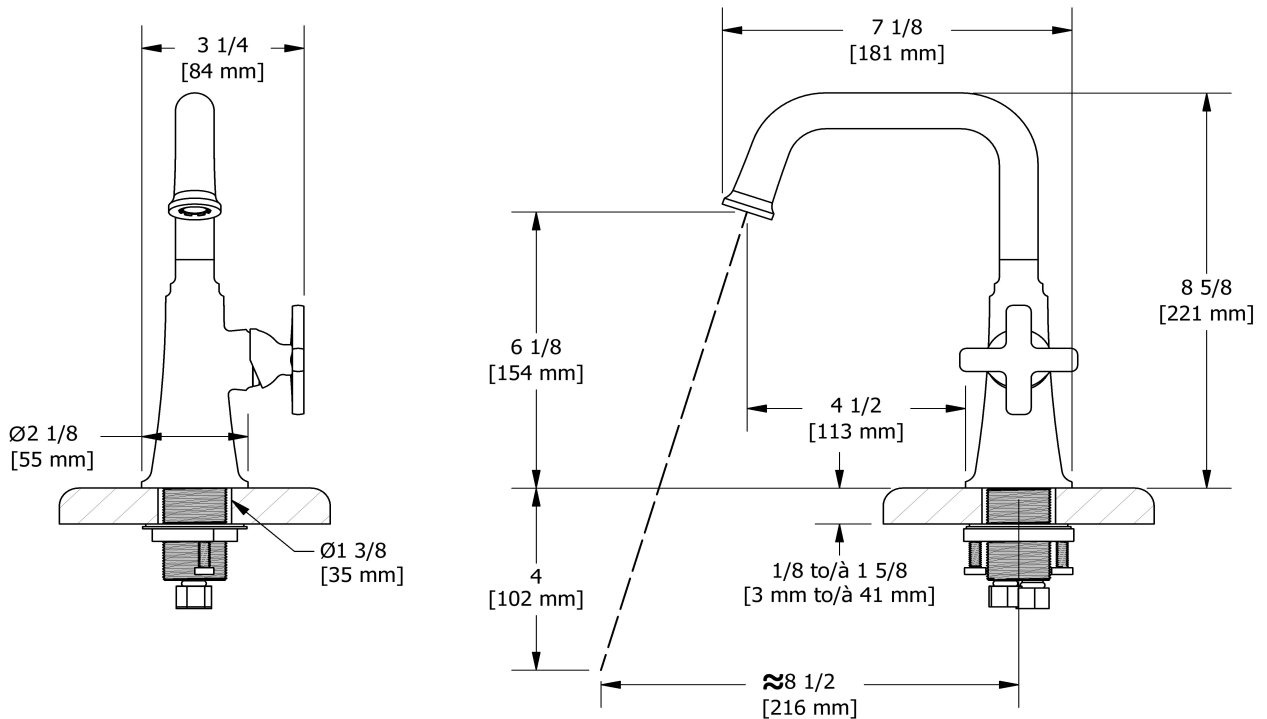

Certifications

- CSA B125.1
- NSF/ANSI standard 61 and 372
- ASME A112.18.1
- ADA

Sizes, models and finishes may differ from those presented.

Warranty

This **Riobel Inc.** product you have purchased carries a Limited Lifetime Warranty on the chrome, PVD finish, blacks and all working parts and is guaranteed from the initial purchase date against all manufacturing defects. All other finishes, including plastic components, are guaranteed for one year. All electric and/or electronic parts are covered by a 5-year limited warranty.

Customer Service

Ontario, West Canada : 888-287-5354 Quebec, Maritimes, United States : 866-473-8442