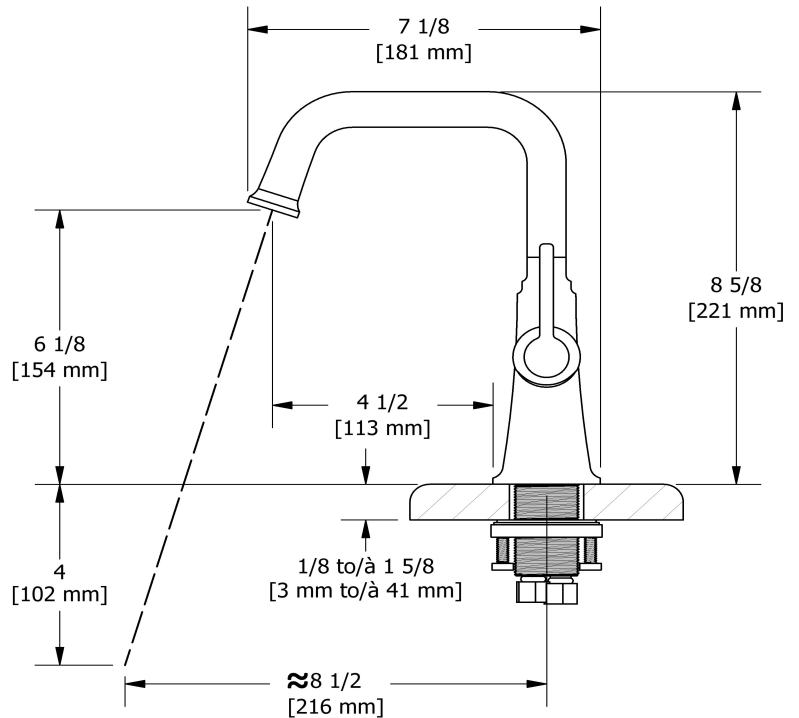

Certifications

- CSA B125.1
- NSF/ANSI standard 61 and 372
- ASME A112.18.1
- ADA

Sizes, models and finishes may differ from those presented.

Warranty

This **Riobel Inc.** product you have purchased carries a Limited Lifetime Warranty on the chrome, PVD finish, blacks and all working parts and is guaranteed from the initial purchase date against all manufacturing defects. All other finishes, including plastic components, are guaranteed for one year. All electric and/or electronic parts are covered by a 5-year limited warranty.

Customer Service

Ontario, West Canada : 888-287-5354 Quebec, Maritimes, United States : 866-473-8442