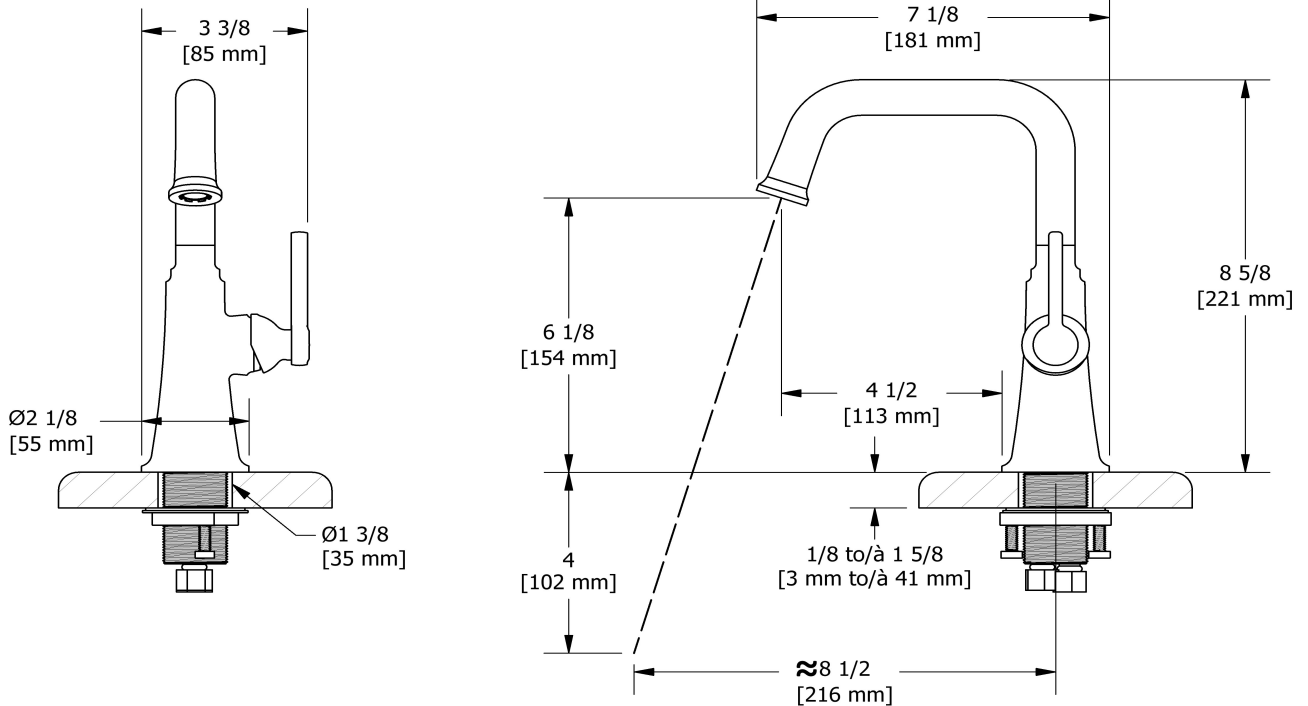

Certifications

- CSA B125.1
- NSF/ANSI standard 61 and 372
- ASME A112.18.1
- ADA

Sizes, models and finishes may differ from those presented.

Warranty

This **Riobel Inc.** product you have purchased carries a Limited Lifetime Warranty on the chrome, PVD finish, blacks and all working parts and is guaranteed from the initial purchase date against all manufacturing defects. All other finishes, including plastic components, are guaranteed for one year. All electric and/or electronic parts are covered by a 5-year limited warranty.

Customer Service

Ontario, West Canada : 888-287-5354 Quebec, Maritimes, United States : 866-473-8442