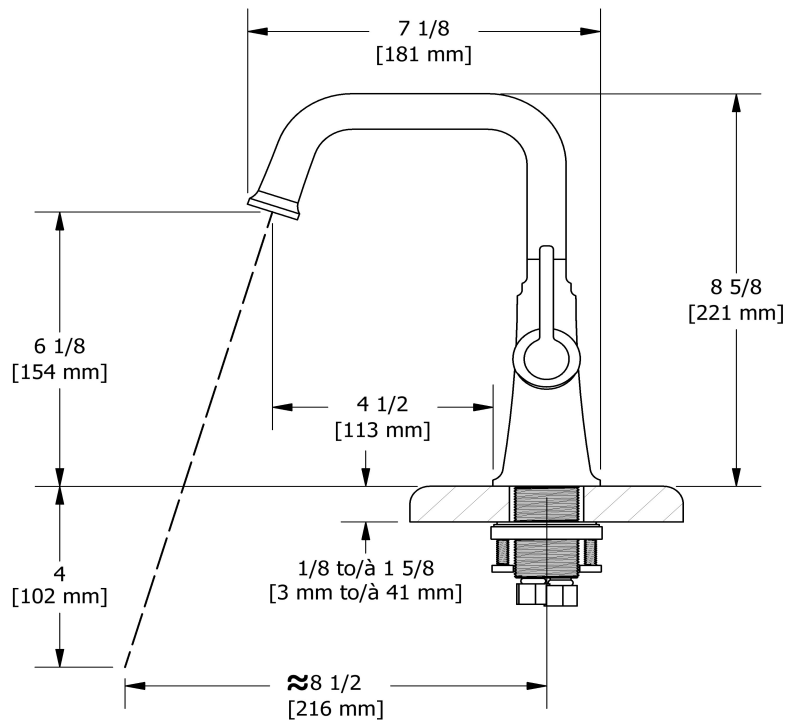

Certifications

- CSA B125.1
- NSF/ANSI standard 61 and 372
- ASME A112.18.1
- ADA

Sizes, models and finishes may differ from those presented.

Warranty

This **Riobel Inc.** product you have purchased carries a Limited Lifetime Warranty on the chrome, PVD finish, blacks and all working parts and is guaranteed from the initial purchase date against all manufacturing defects. All other finishes, including plastic components, are guaranteed for one year. All electric and/or electronic parts are covered by a 5-year limited warranty.

Customer Service

Ontario, West Canada : 888-287-5354 Quebec, Maritimes, United States : 866-473-8442