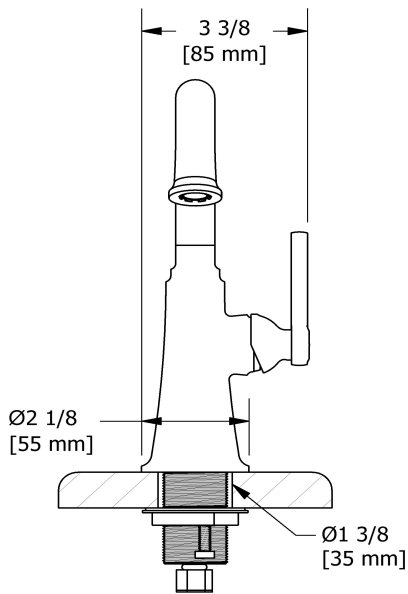

Certifications

- CSA B125.1
- NSF/ANSI standard 61 and 372
- ASME A112.18.1
- ADA

Sizes, models and finishes may differ from those presented.

Warranty

This **Riobel Inc.** product you have purchased carries a Limited Lifetime Warranty on the chrome, PVD finish, blacks and all working parts and is guaranteed from the initial purchase date against all manufacturing defects. All other finishes, including plastic components, are guaranteed for one year. All electric and/or electronic parts are covered by a 5-year limited warranty.

Customer Service

Ontario, West Canada : 888-287-5354 Quebec, Maritimes, United States : 866-473-8442