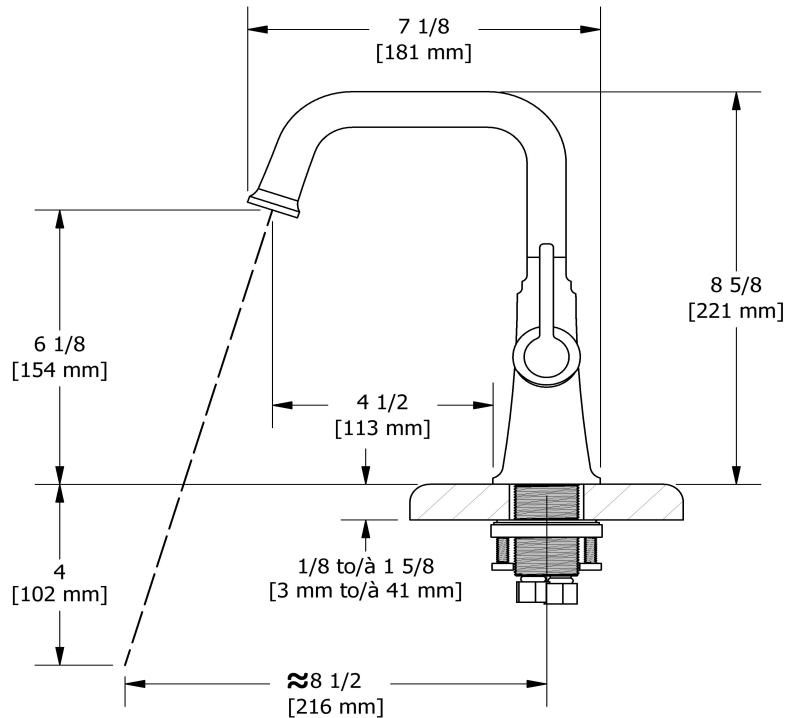

Certifications

- CSA B125.1
- NSF/ANSI standard 61 and 372
- ASME A112.18.1
- ADA

Sizes, models and finishes may differ from those presented.

Warranty

This **Riobel Inc.** product you have purchased carries a Limited Lifetime Warranty on the chrome, PVD finish, blacks and all working parts and is guaranteed from the initial purchase date against all manufacturing defects. All other finishes, including plastic components, are guaranteed for one year. All electric and/or electronic parts are covered by a 5-year limited warranty.

Customer Service

Ontario, West Canada : 888-287-5354 Quebec, Maritimes, United States : 866-473-8442