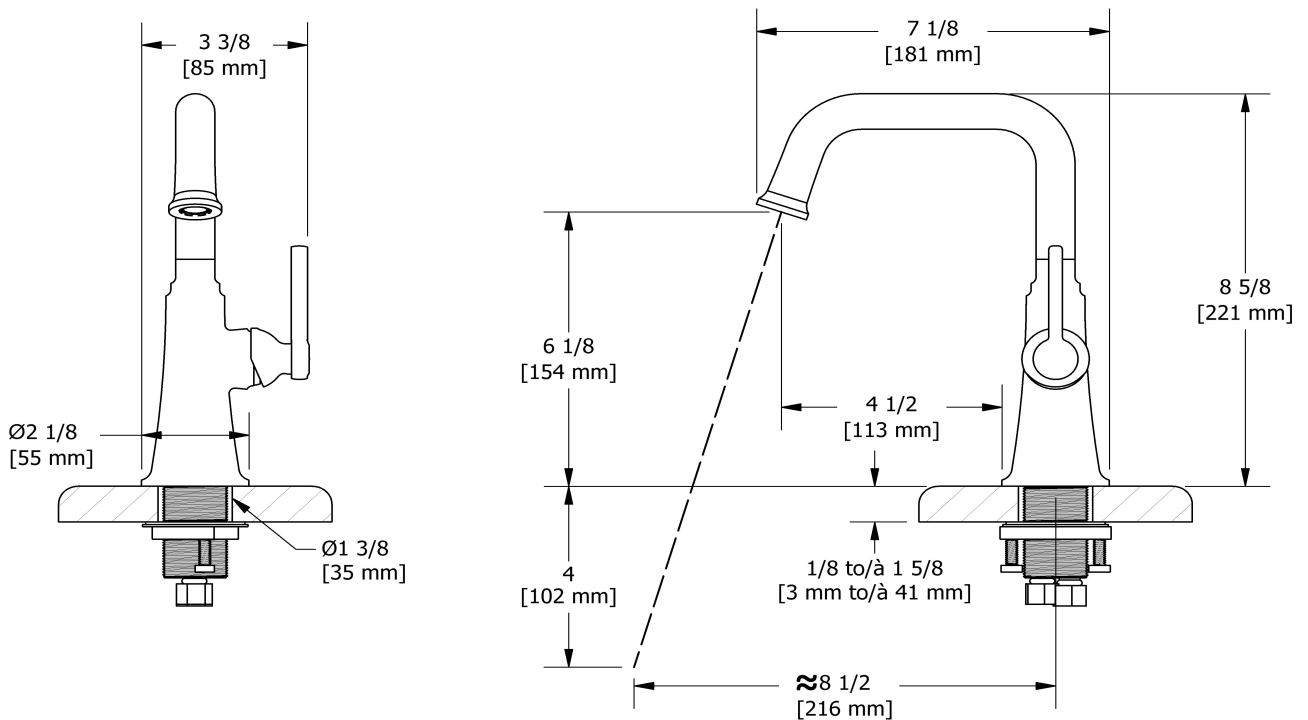

Certifications

- CSA B125.1
- NSF/ANSI standard 61 and 372
- ASME A112.18.1
- ADA

Sizes, models and finishes may differ from those presented.

Warranty

This **Riobel Inc.** product you have purchased carries a Limited Lifetime Warranty on the chrome, PVD finish, blacks and all working parts and is guaranteed from the initial purchase date against all manufacturing defects. All other finishes, including plastic components, are guaranteed for one year. All electric and/or electronic parts are covered by a 5-year limited warranty.

Customer Service

Ontario, West Canada : 888-287-5354 Quebec, Maritimes, United States : 866-473-8442