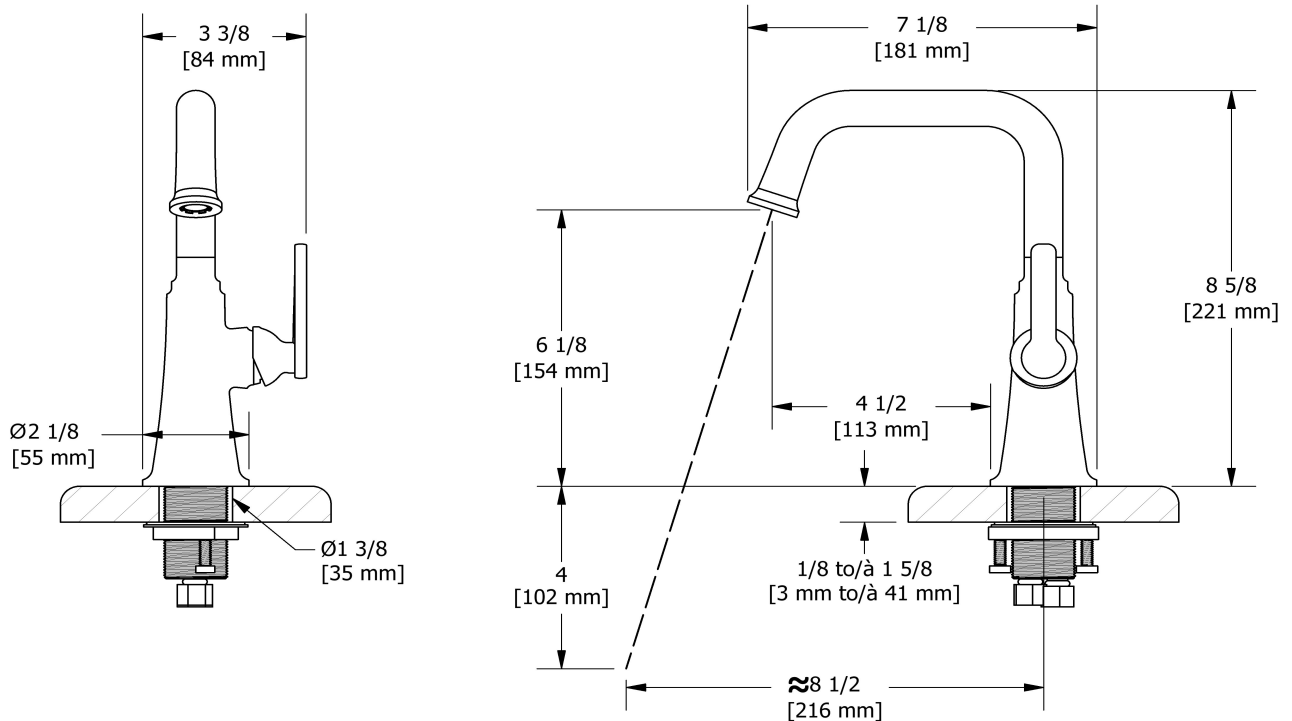

Certifications

- CSA B125.1
- NSF/ANSI standard 61 and 372
- ASME A112.18.1
- ADA

Sizes, models and finishes may differ from those presented.

Warranty

This **Riobel Inc.** product you have purchased carries a Limited Lifetime Warranty on the chrome, PVD finish, blacks and all working parts and is guaranteed from the initial purchase date against all manufacturing defects. All other finishes, including plastic components, are guaranteed for one year. All electric and/or electronic parts are covered by a 5-year limited warranty.

Customer Service

Ontario, West Canada : 888-287-5354 Quebec, Maritimes, United States : 866-473-8442