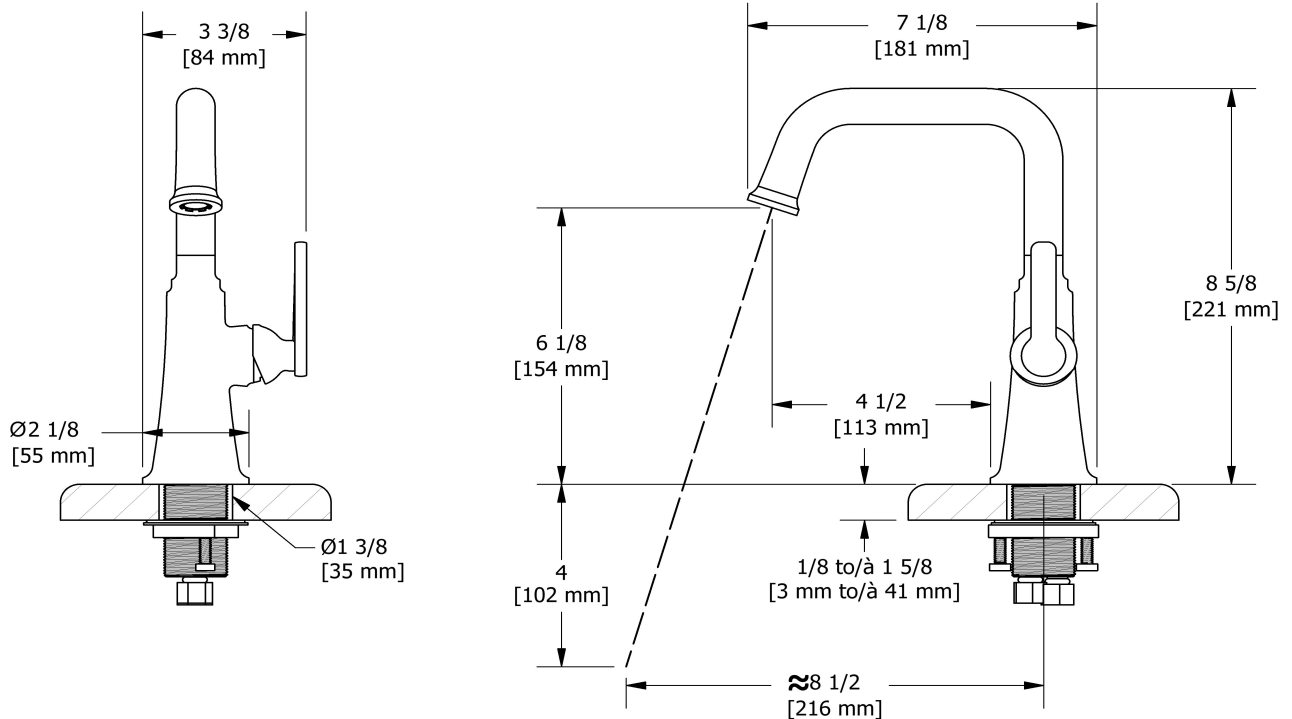

Certifications

- CSA B125.1
- NSF/ANSI standard 61 and 372
- ASME A112.18.1
- ADA

Sizes, models and finishes may differ from those presented.

Warranty

This **Riobel Inc.** product you have purchased carries a Limited Lifetime Warranty on the chrome, PVD finish, blacks and all working parts and is guaranteed from the initial purchase date against all manufacturing defects. All other finishes, including plastic components, are guaranteed for one year. All electric and/or electronic parts are covered by a 5-year limited warranty.

Customer Service

Ontario, West Canada : 888-287-5354 Quebec, Maritimes, United States : 866-473-8442