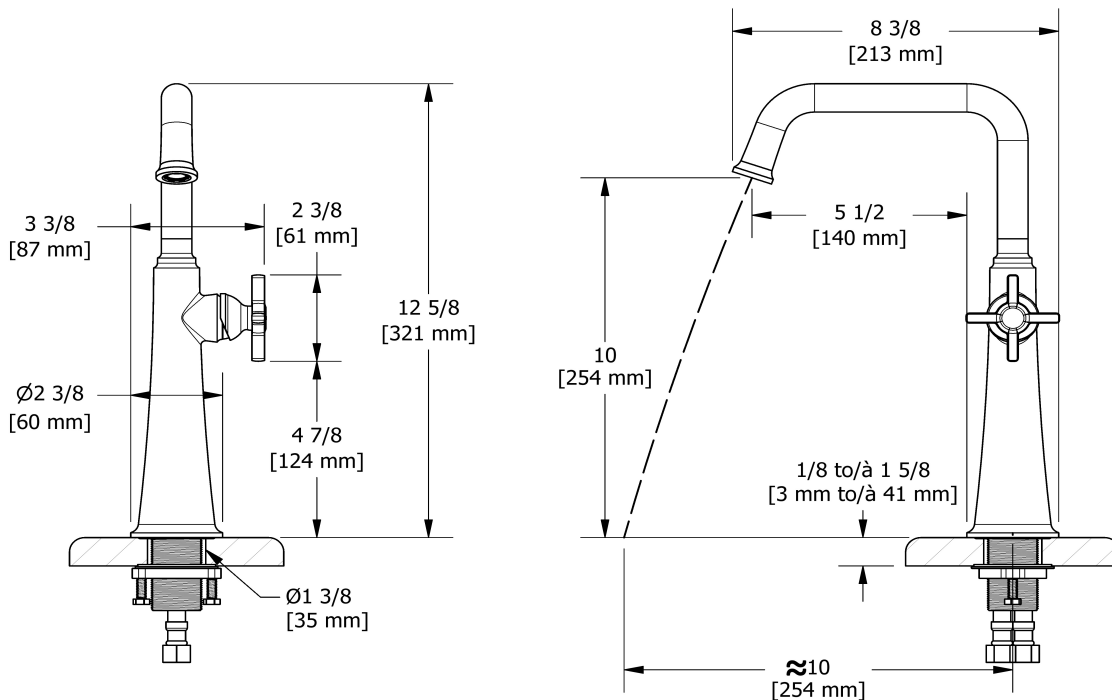

Certifications

- CSA B125.1
- NSF/ANSI standard 61 and 372
- ASME A112.18.1
- ADA

Sizes, models and finishes may differ from those presented.

Warranty

This **Riobel Inc.** product you have purchased carries a Limited Lifetime Warranty on the chrome, PVD finish, blacks and all working parts and is guaranteed from the initial purchase date against all manufacturing defects. All other finishes, including plastic components, are guaranteed for one year. All electric and/or electronic parts are covered by a 5-year limited warranty.

Customer Service

Ontario, West Canada : 888-287-5354 Quebec, Maritimes, United States : 866-473-8442