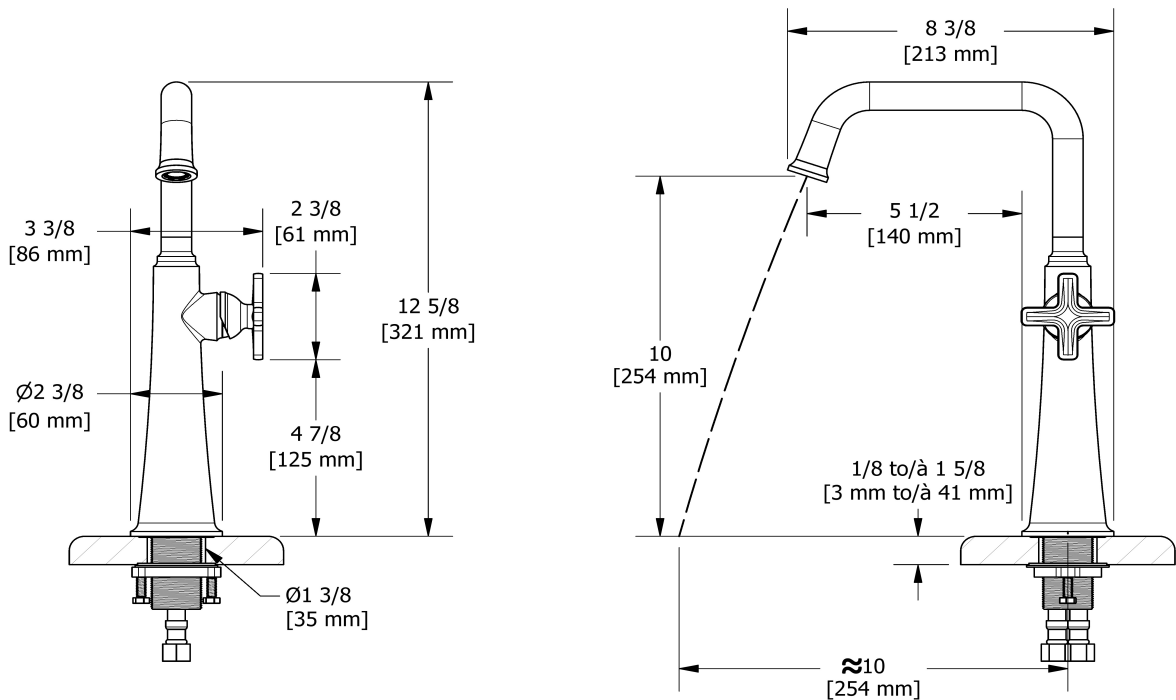

Certifications

- CSA B125.1
- NSF/ANSI standard 61 and 372
- ASME A112.18.1
- ADA

Sizes, models and finishes may differ from those presented.

Warranty

This **Riobel Inc.** product you have purchased carries a Limited Lifetime Warranty on the chrome, PVD finish, blacks and all working parts and is guaranteed from the initial purchase date against all manufacturing defects. All other finishes, including plastic components, are guaranteed for one year. All electric and/or electronic parts are covered by a 5-year limited warranty.

Customer Service

Ontario, West Canada : 888-287-5354 Quebec, Maritimes, United States : 866-473-8442