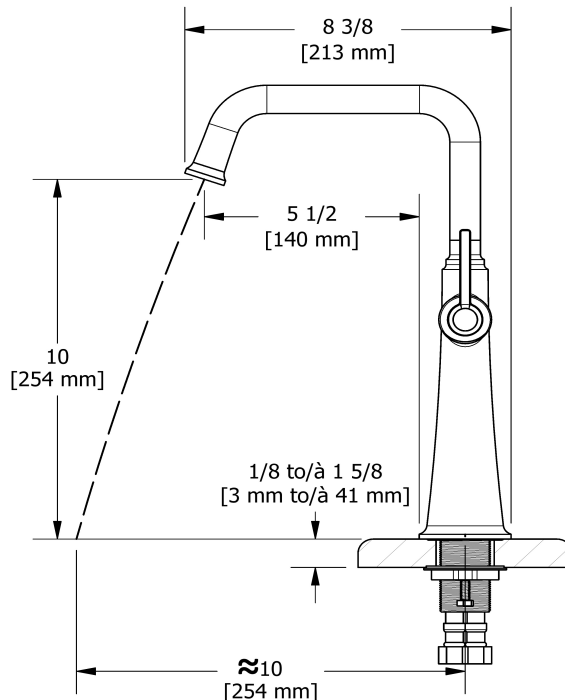

Sizes, models and finishes may differ from those presented.

Warranty

This **Riobel Inc.** product you have purchased carries a Limited Lifetime Warranty on the chrome, PVD finish, blacks and all working parts and is guaranteed from the initial purchase date against all manufacturing defects. All other finishes, including plastic components, are guaranteed for one year. All electric and/or electronic parts are covered by a 5-year limited warranty.

Customer Service

Ontario, West Canada : 888-287-5354 Quebec, Maritimes, United States : 866-473-8442