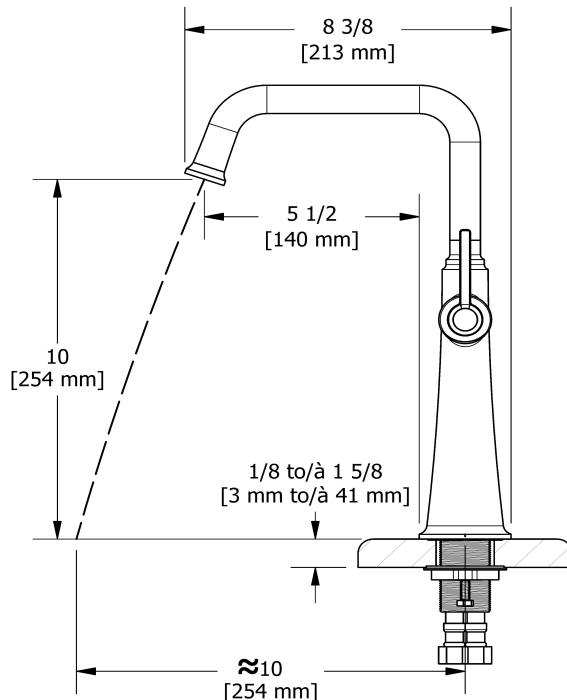

Sizes, models and finishes may differ from thoses presented.

Warranty

This **Riobel Inc.** product you have purchased carries a Limited Lifetime Warranty on the chrome, PVD finish, blacks and all working parts and is guaranteed from the initial purchase date against all manufacturing defects. All other finishes, including plastic components, are guaranteed for one year. All electric and/or electronic parts are covered by a 5-year limited warranty.

Customer Service

Ontario, West Canada : 888-287-5354 Quebec, Maritimes, United States : 866-473-8442