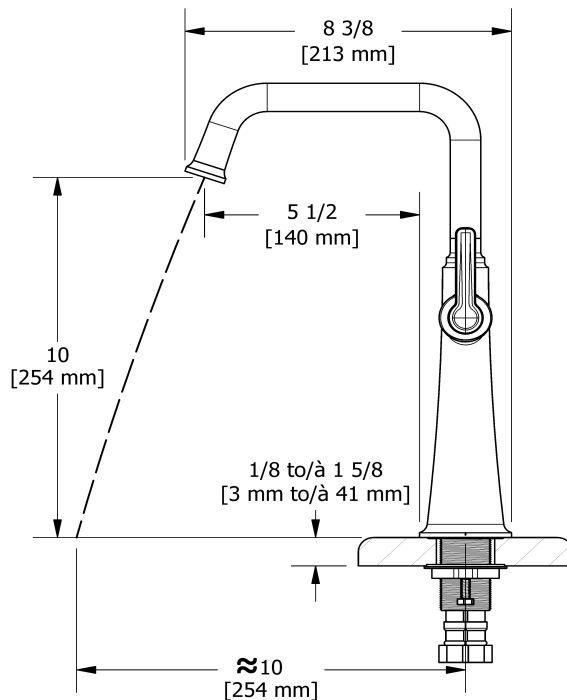

Sizes, models and finishes may differ from those presented.

Warranty

This **Riobel Inc.** product you have purchased carries a Limited Lifetime Warranty on the chrome, PVD finish, blacks and all working parts and is guaranteed from the initial purchase date against all manufacturing defects. All other finishes, including plastic components, are guaranteed for one year. All electric and/or electronic parts are covered by a 5-year limited warranty.

Customer Service

Ontario, West Canada : 888-287-5354 Quebec, Maritimes, United States : 866-473-8442