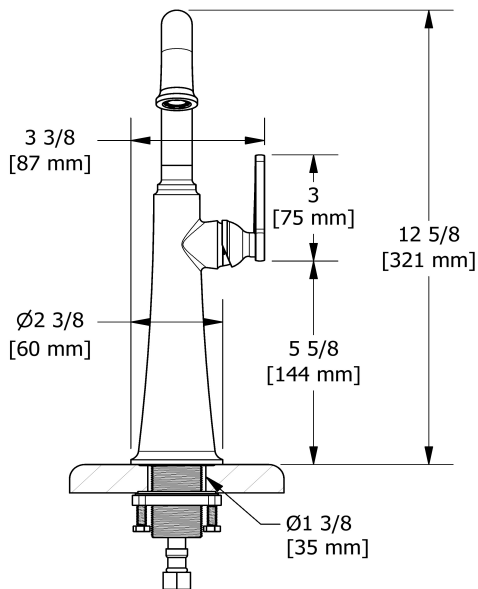

Sizes, models and finishes may differ from those presented.

Warranty

This **Riobel Inc.** product you have purchased carries a Limited Lifetime Warranty on the chrome, PVD finish, blacks and all working parts and is guaranteed from the initial purchase date against all manufacturing defects. All other finishes, including plastic components, are guaranteed for one year. All electric and/or electronic parts are covered by a 5-year limited warranty.

Customer Service

Ontario, West Canada : 888-287-5354 Quebec, Maritimes, United States : 866-473-8442