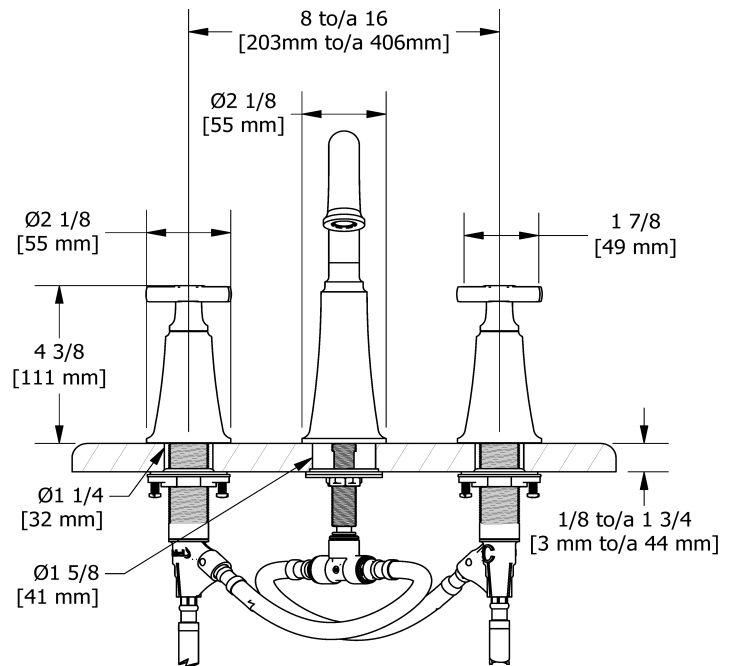

Certifications

- CSA B125.1
- NSF/ANSI standard 61 and 372
- ASME A112.18.1
- ADA