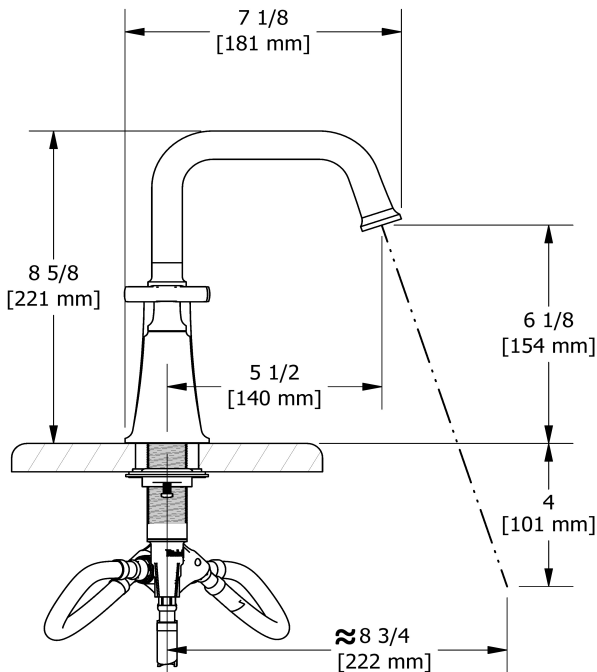

Certifications

- CSA B125.1
- NSF/ANSI standard 61 and 372
- ASME A112.18.1
- ADA