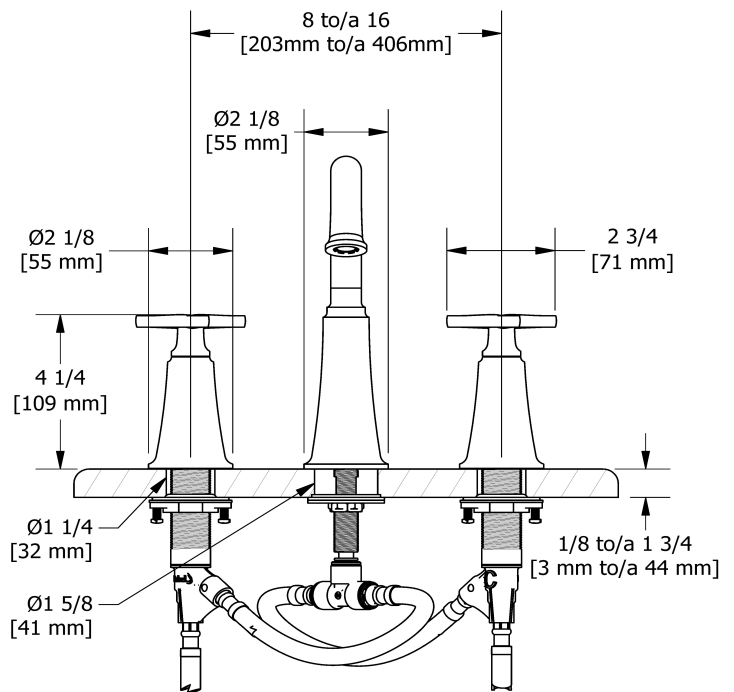

Certifications

- CSA B125.1
- NSF/ANSI standard 61 and 372
- ASME A112.18.1
- ADA