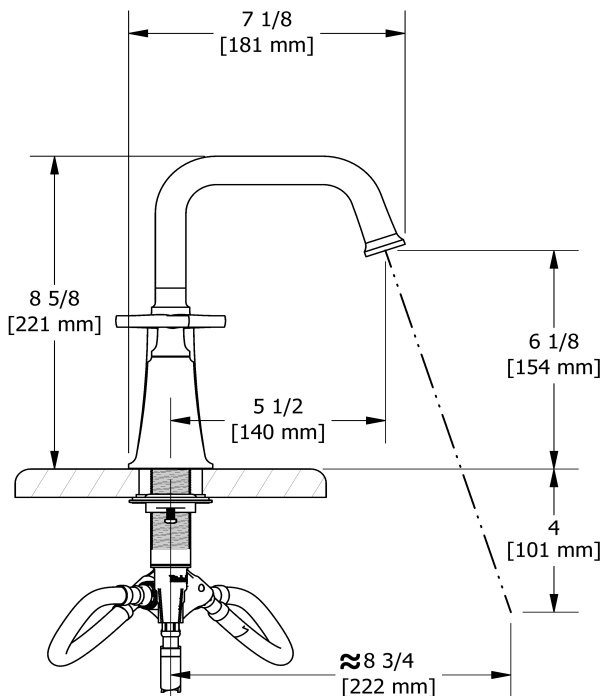

Certifications

- CSA B125.1
- NSF/ANSI standard 61 and 372
- ASME A112.18.1
- ADA