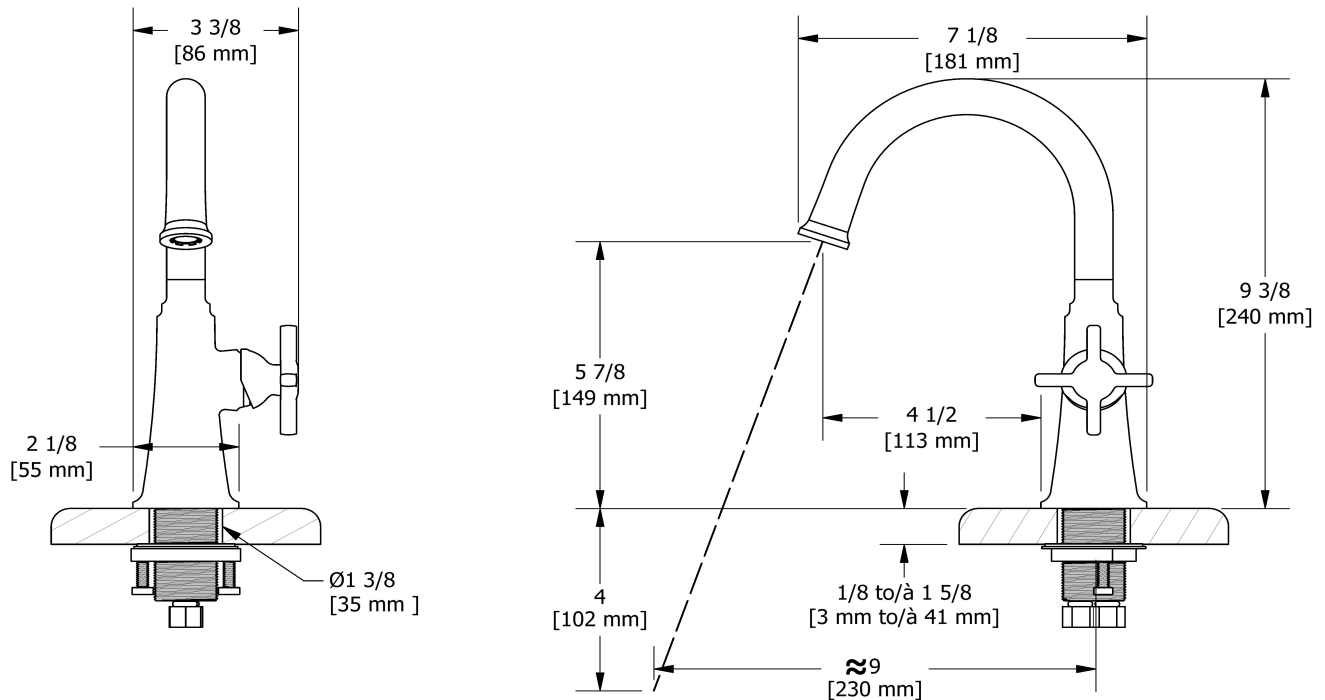

Certifications

- CSA B125.1
- NSF/ANSI standard 61 and 372
- ASME A112.18.1
- ADA

Sizes, models and finishes may differ from those presented.

Warranty

This **Riobel Inc.** product you have purchased carries a Limited Lifetime Warranty on the chrome, PVD finish, blacks and all working parts and is guaranteed from the initial purchase date against all manufacturing defects. All other finishes, including plastic components, are guaranteed for one year. All electric and/or electronic parts are covered by a 5-year limited warranty.

Customer Service

Ontario, West Canada : 888-287-5354 Quebec, Maritimes, United States : 866-473-8442