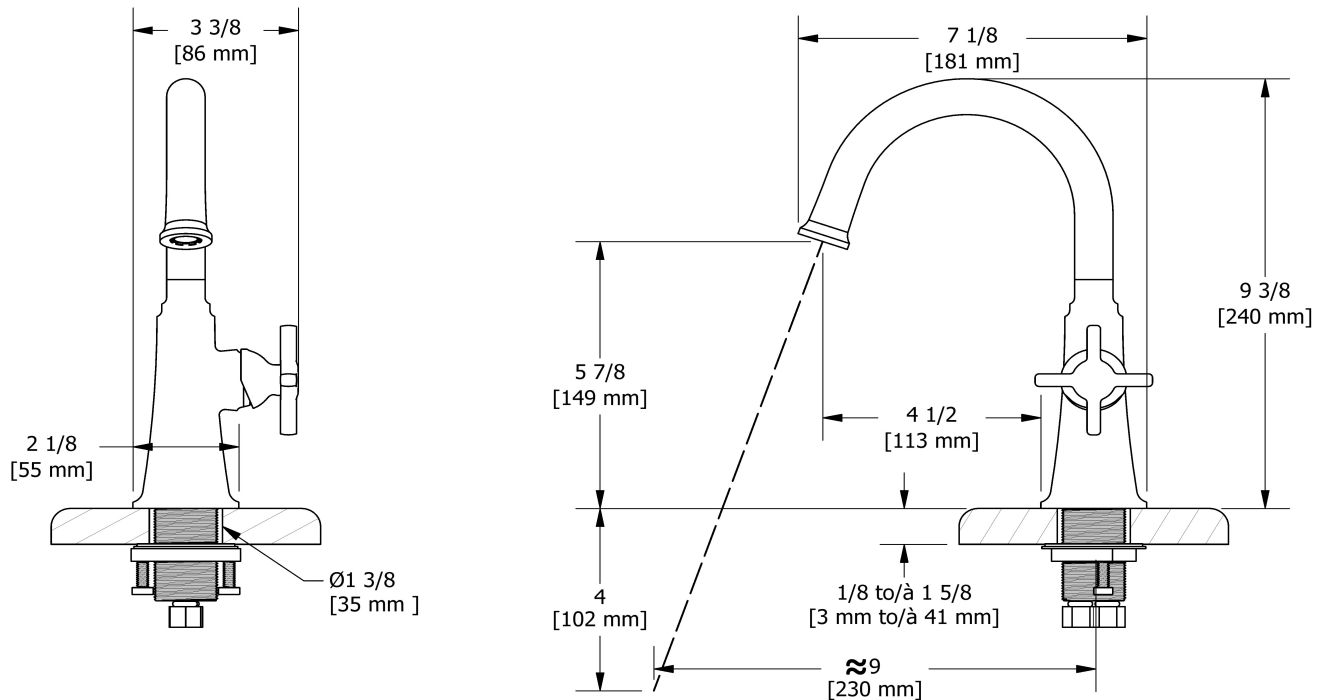

Certifications

- CSA B125.1
- NSF/ANSI standard 61 and 372
- ASME A112.18.1
- ADA

Sizes, models and finishes may differ from those presented.

Warranty

This **Riobel Inc.** product you have purchased carries a Limited Lifetime Warranty on the chrome, PVD finish, blacks and all working parts and is guaranteed from the initial purchase date against all manufacturing defects. All other finishes, including plastic components, are guaranteed for one year. All electric and/or electronic parts are covered by a 5-year limited warranty.

Customer Service

Ontario, West Canada : 888-287-5354 Quebec, Maritimes, United States : 866-473-8442