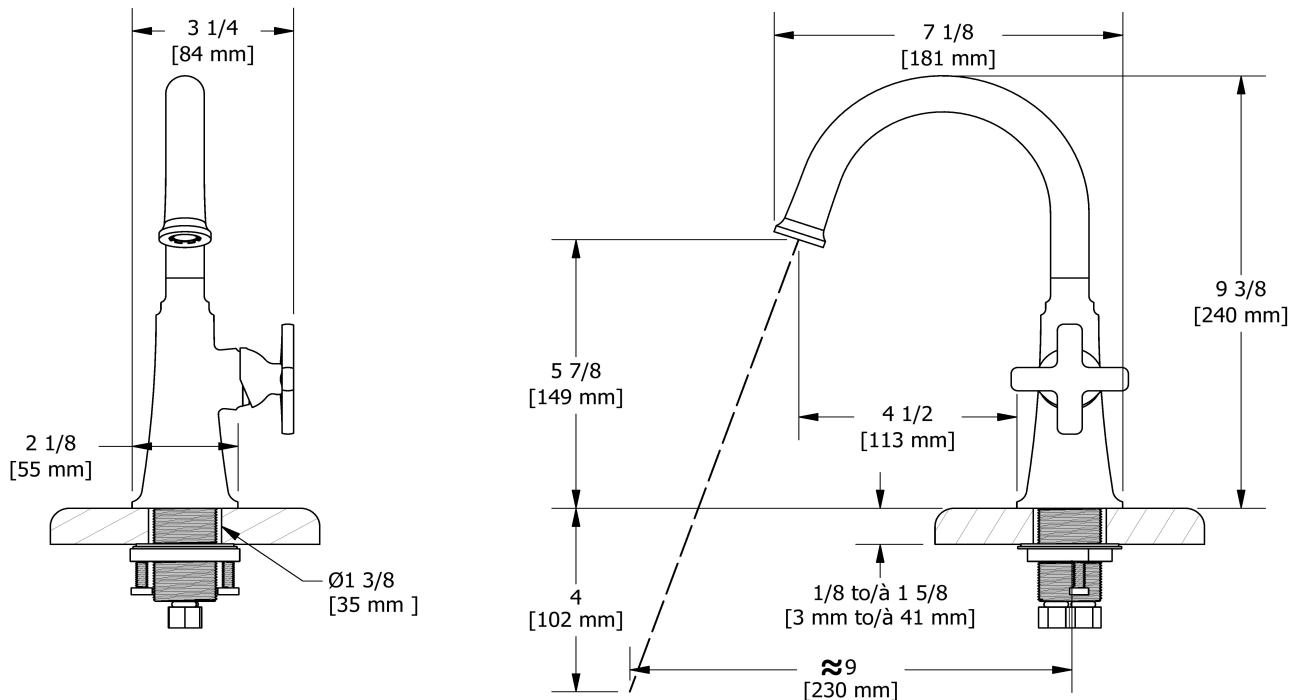

Certifications

- CSA B125.1
- NSF/ANSI standard 61 and 372
- ASME A112.18.1
- ADA

Sizes, models and finishes may differ from those presented.

Warranty

This **Riobel Inc.** product you have purchased carries a Limited Lifetime Warranty on the chrome, PVD finish, blacks and all working parts and is guaranteed from the initial purchase date against all manufacturing defects. All other finishes, including plastic components, are guaranteed for one year. All electric and/or electronic parts are covered by a 5-year limited warranty.

Customer Service

Ontario, West Canada : 888-287-5354 Quebec, Maritimes, United States : 866-473-8442