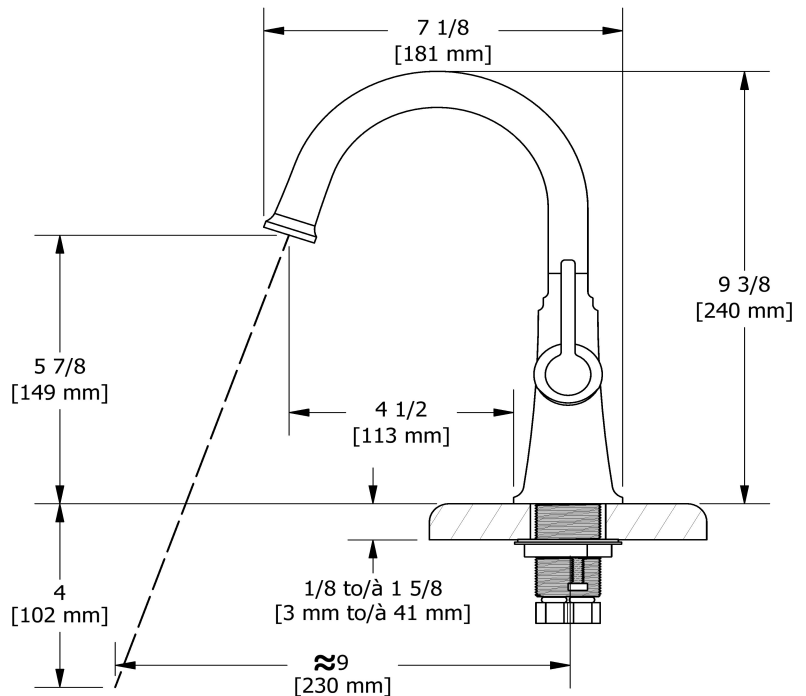

Certifications

- CSA B125.1
- NSF/ANSI standard 61 and 372
- ASME A112.18.1
- ADA

Sizes, models and finishes may differ from those presented.

Warranty

This **Riobel Inc.** product you have purchased carries a Limited Lifetime Warranty on the chrome, PVD finish, blacks and all working parts and is guaranteed from the initial purchase date against all manufacturing defects. All other finishes, including plastic components, are guaranteed for one year. All electric and/or electronic parts are covered by a 5-year limited warranty.

Customer Service

Ontario, West Canada : 888-287-5354 Quebec, Maritimes, United States : 866-473-8442