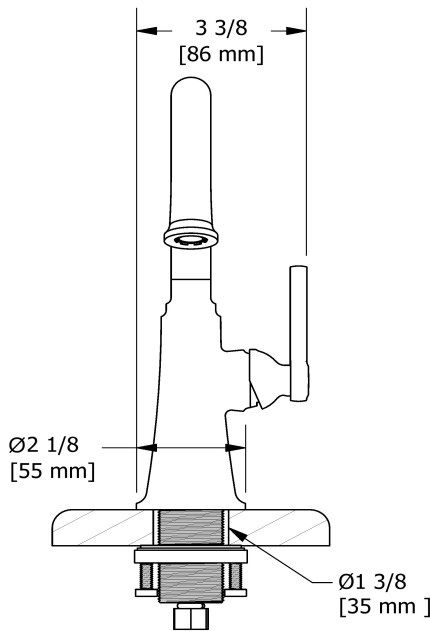

Certifications

- CSA B125.1
- NSF/ANSI standard 61 and 372
- ASME A112.18.1
- ADA

Sizes, models and finishes may differ from those presented.

Warranty

This **Riobel Inc.** product you have purchased carries a Limited Lifetime Warranty on the chrome, PVD finish, blacks and all working parts and is guaranteed from the initial purchase date against all manufacturing defects. All other finishes, including plastic components, are guaranteed for one year. All electric and/or electronic parts are covered by a 5-year limited warranty.

Customer Service

Ontario, West Canada : 888-287-5354 Quebec, Maritimes, United States : 866-473-8442