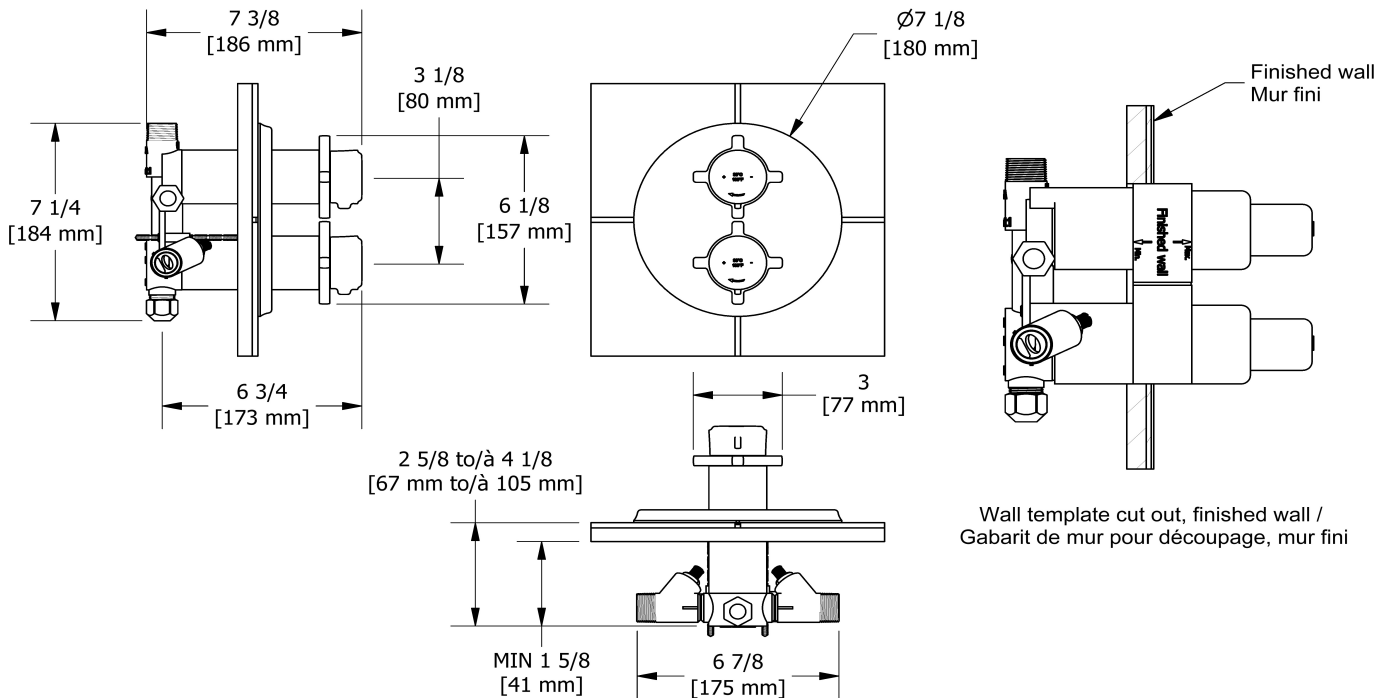

Certifications

- CSA B125.1
- ASME A112.18.1
- ASSE 1016

Sizes, models and finishes may differ from those presented.

Warranty

This **Riobel Inc.** product you have purchased carries a Limited Lifetime Warranty on the chrome, PVD finish, blacks and all working parts and is guaranteed from the initial purchase date against all manufacturing defects. All other finishes, including plastic components, are guaranteed for one year. All electric and/or electronic parts are covered by a 5-year limited warranty.

Customer Service

Ontario, West Canada : 888-287-5354 Quebec, Maritimes, United States : 866-473-8442