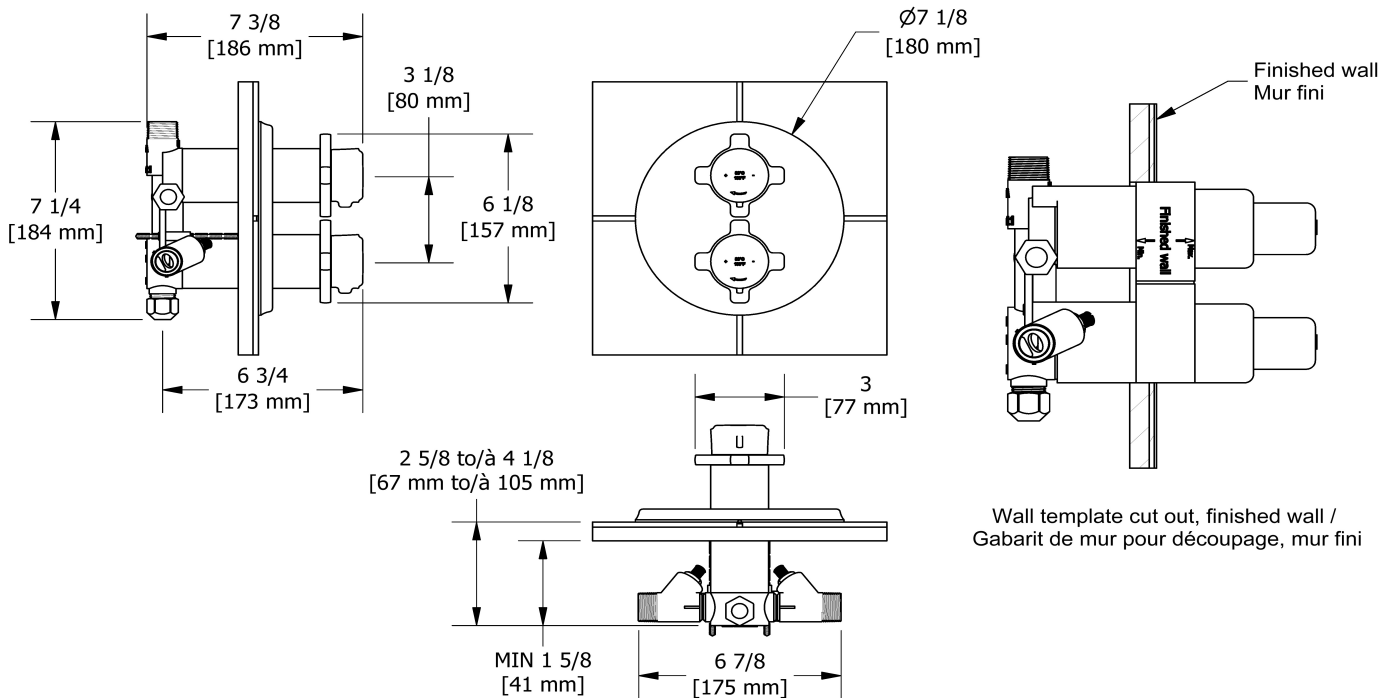

Certifications

- CSA B125.1
- ASME A112.18.1
- ASSE 1016

Wall template cut out, finished wall /
Gabarit de mur pour découpage, mur fini

Sizes, models and finishes may differ from those presented.

Warranty

This **Riobel Inc.** product you have purchased carries a Limited Lifetime Warranty on the chrome, PVD finish, blacks and all working parts and is guaranteed from the initial purchase date against all manufacturing defects. All other finishes, including plastic components, are guaranteed for one year. All electric and/or electronic parts are covered by a 5-year limited warranty.

Customer Service

Ontario, West Canada : 888-287-5354 Quebec, Maritimes, United States : 866-473-8442