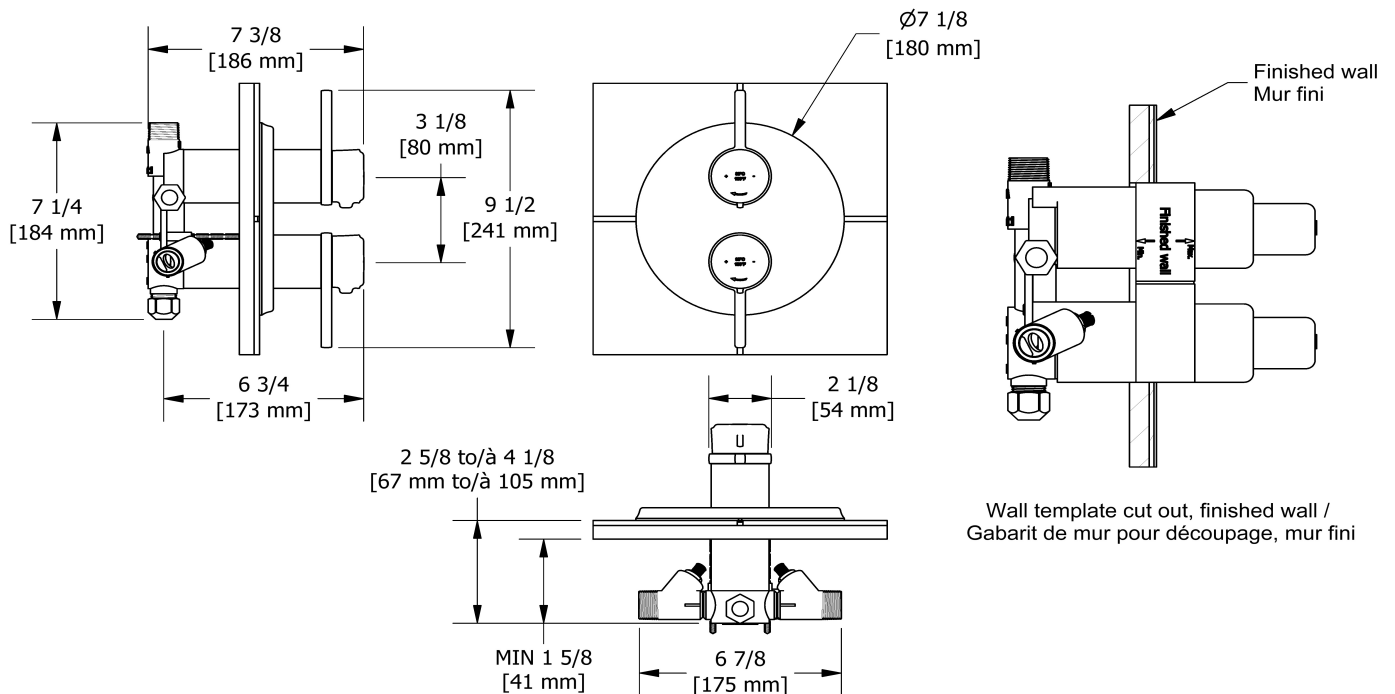

Certifications

- CSA B125.1
- ASME A112.18.1
- ASSE 1016

Sizes, models and finishes may differ from those presented.

Warranty

This **Riobel Inc.** product you have purchased carries a Limited Lifetime Warranty on the chrome, PVD finish, blacks and all working parts and is guaranteed from the initial purchase date against all manufacturing defects. All other finishes, including plastic components, are guaranteed for one year. All electric and/or electronic parts are covered by a 5-year limited warranty.

Customer Service

Ontario, West Canada : 888-287-5354 Quebec, Maritimes, United States : 866-473-8442