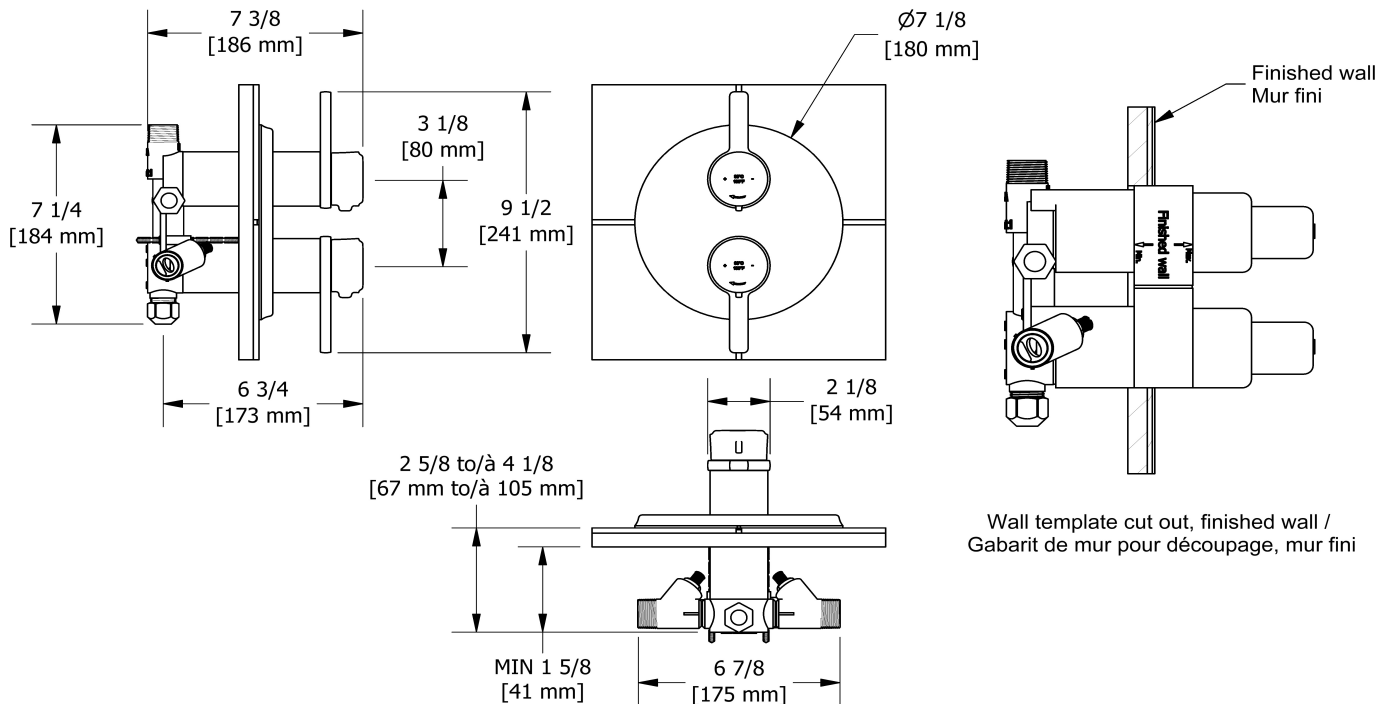

Certifications

- CSA B125.1
- ASME A112.18.1
- ASSE 1016
- ADA

Sizes, models and finishes may differ from those presented.

Warranty

This **Riobel Inc.** product you have purchased carries a Limited Lifetime Warranty on the chrome, PVD finish, blacks and all working parts and is guaranteed from the initial purchase date against all manufacturing defects. All other finishes, including plastic components, are guaranteed for one year. All electric and/or electronic parts are covered by a 5-year limited warranty.

Customer Service

Ontario, West Canada : 888-287-5354 Quebec, Maritimes, United States : 866-473-8442