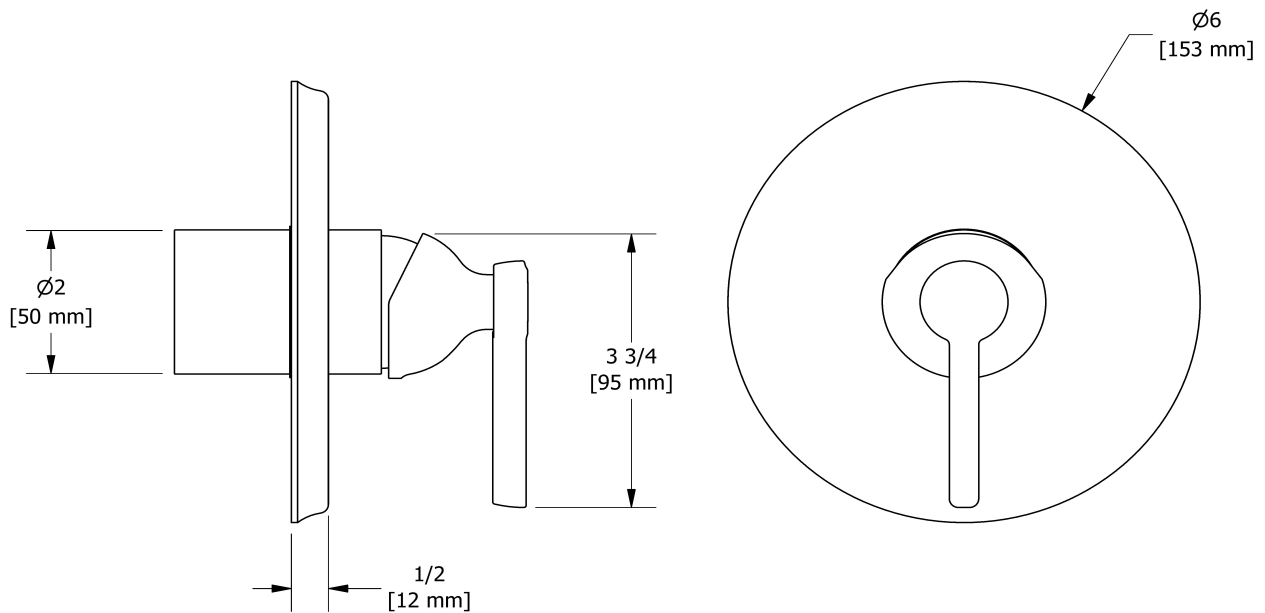

Certifications

- CSA B125.1
- ASME A112.18.1
- ASSE 1016
- ADA