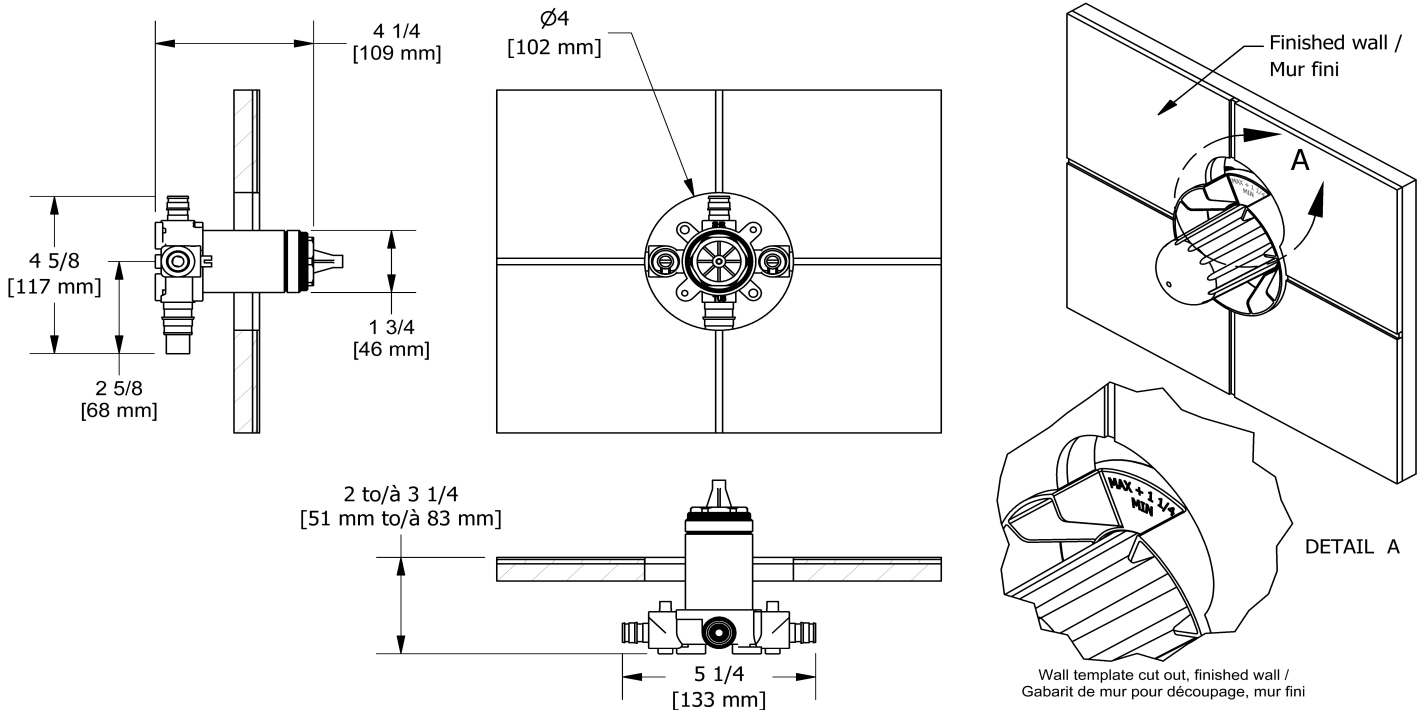

Sizes, models and finishes may differ from those presented.

Warranty

This **Riobel Inc.** product you have purchased carries a Limited Lifetime Warranty on the chrome, PVD finish, blacks and all working parts and is guaranteed from the initial purchase date against all manufacturing defects. All other finishes, including plastic components, are guaranteed for one year. All electric and/or electronic parts are covered by a 5-year limited warranty.

Customer Service

Ontario, West Canada : 888-287-5354 Quebec, Maritimes, United States : 866-473-8442