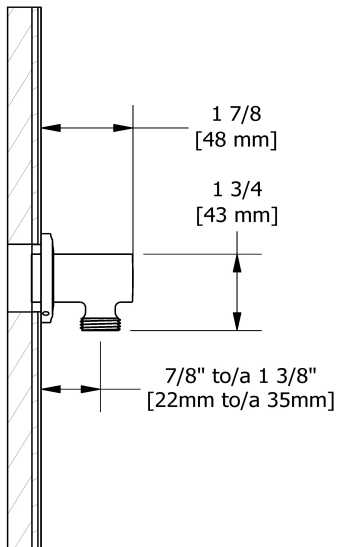

Sizes, models and finishes may differ from those presented.

Warranty

This **Riobel Inc.** product you have purchased carries a Limited Lifetime Warranty on the chrome, PVD finish, blacks and all working parts and is guaranteed from the initial purchase date against all manufacturing defects. All other finishes, including plastic components, are guaranteed for one year. All electric and/or electronic parts are covered by a 5-year limited warranty.

Customer Service

Ontario, West Canada : 888-287-5354 Quebec, Maritimes, United States : 866-473-8442