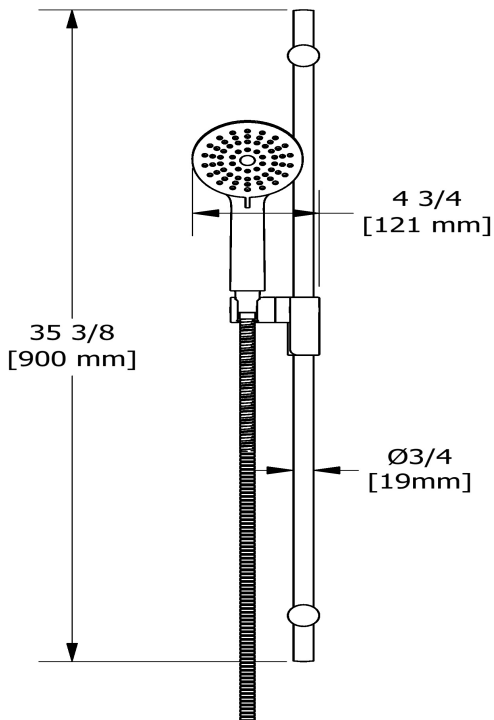

Certifications

- CSA B125.1
- ASME A112.18.1
- CMR248 Approval

Sizes, models and finishes may differ from those presented.

Warranty

This **Riobel Inc.** product you have purchased carries a Limited Lifetime Warranty on the chrome, PVD finish, blacks and all working parts and is guaranteed from the initial purchase date against all manufacturing defects. All other finishes, including plastic components, are guaranteed for one year. All electric and/or electronic parts are covered by a 5-year limited warranty.

Customer Service

Ontario, West Canada : 888-287-5354 Quebec, Maritimes, United States : 866-473-8442