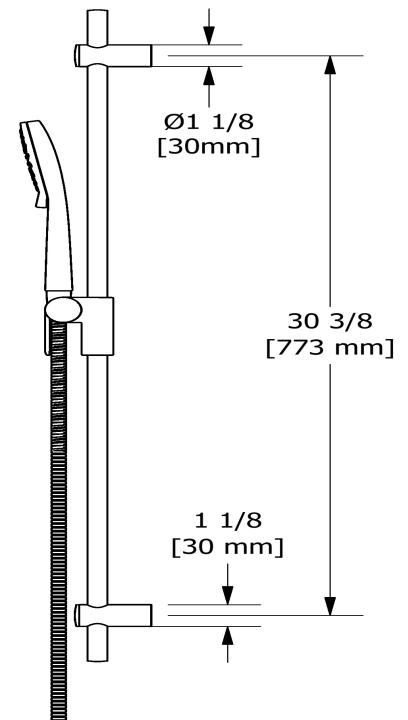

Certifications

- CSA B125.1
- ASME A112.18.1
- CMR248 Approval

Sizes, models and finishes may differ from those presented.

Warranty

This **Riobel Inc.** product you have purchased carries a Limited Lifetime Warranty on the chrome, PVD finish, blacks and all working parts and is guaranteed from the initial purchase date against all manufacturing defects. All other finishes, including plastic components, are guaranteed for one year. All electric and/or electronic parts are covered by a 5-year limited warranty.

Customer Service

Ontario, West Canada : 888-287-5354 Quebec, Maritimes, United States : 866-473-8442