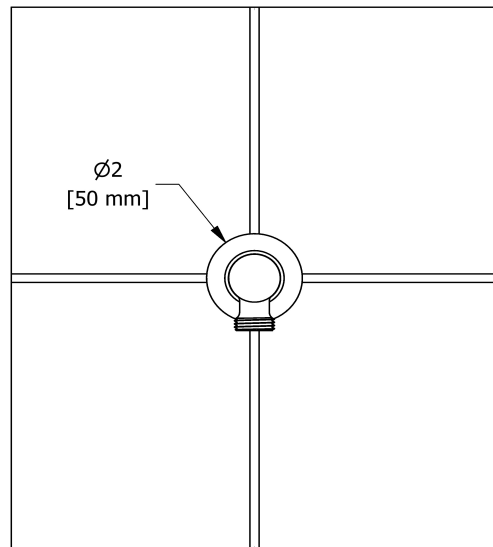

Sizes, models and finishes may differ from those presented.

Warranty

This **Riobel Inc.** product you have purchased carries a Limited Lifetime Warranty on the chrome, PVD finish, blacks and all working parts and is guaranteed from the initial purchase date against all manufacturing defects. All other finishes, including plastic components, are guaranteed for one year. All electric and/or electronic parts are covered by a 5-year limited warranty.

Customer Service

Ontario, West Canada : 888-287-5354 Quebec, Maritimes, United States : 866-473-8442