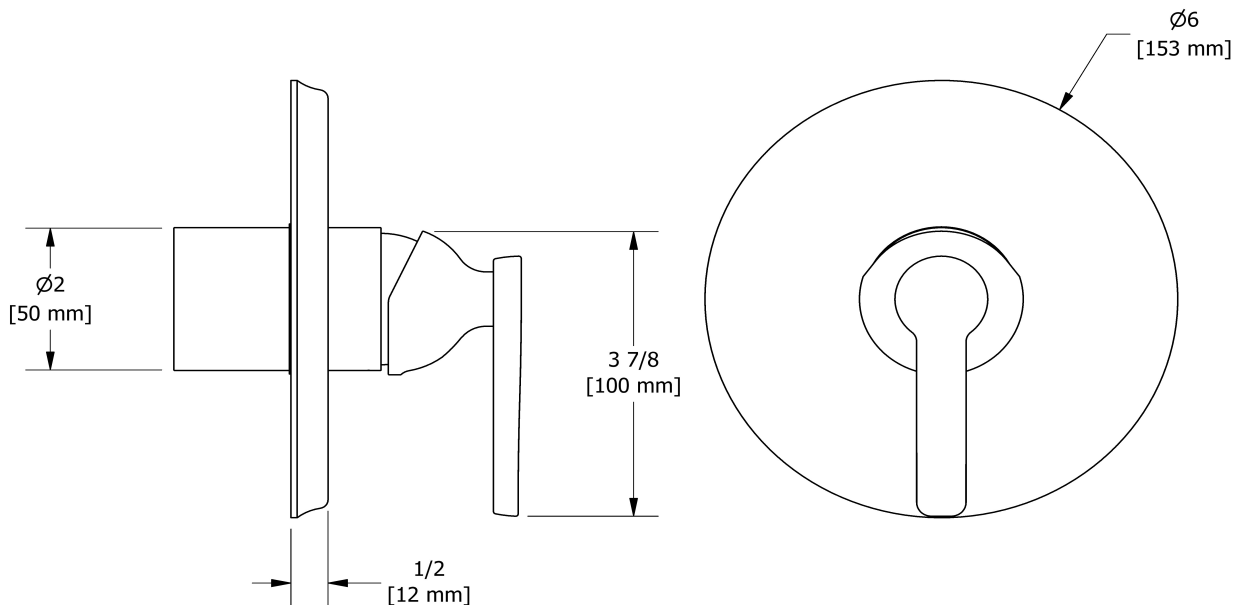

Sizes, models and finishes may differ from those presented.

Warranty

This **Riobel Inc.** product you have purchased carries a Limited Lifetime Warranty on the chrome, PVD finish, blacks and all working parts and is guaranteed from the initial purchase date against all manufacturing defects. All other finishes, including plastic components, are guaranteed for one year. All electric and/or electronic parts are covered by a 5-year limited warranty.

Customer Service

Ontario, West Canada : 888-287-5354 Quebec, Maritimes, United States : 866-473-8442

2020.06.12