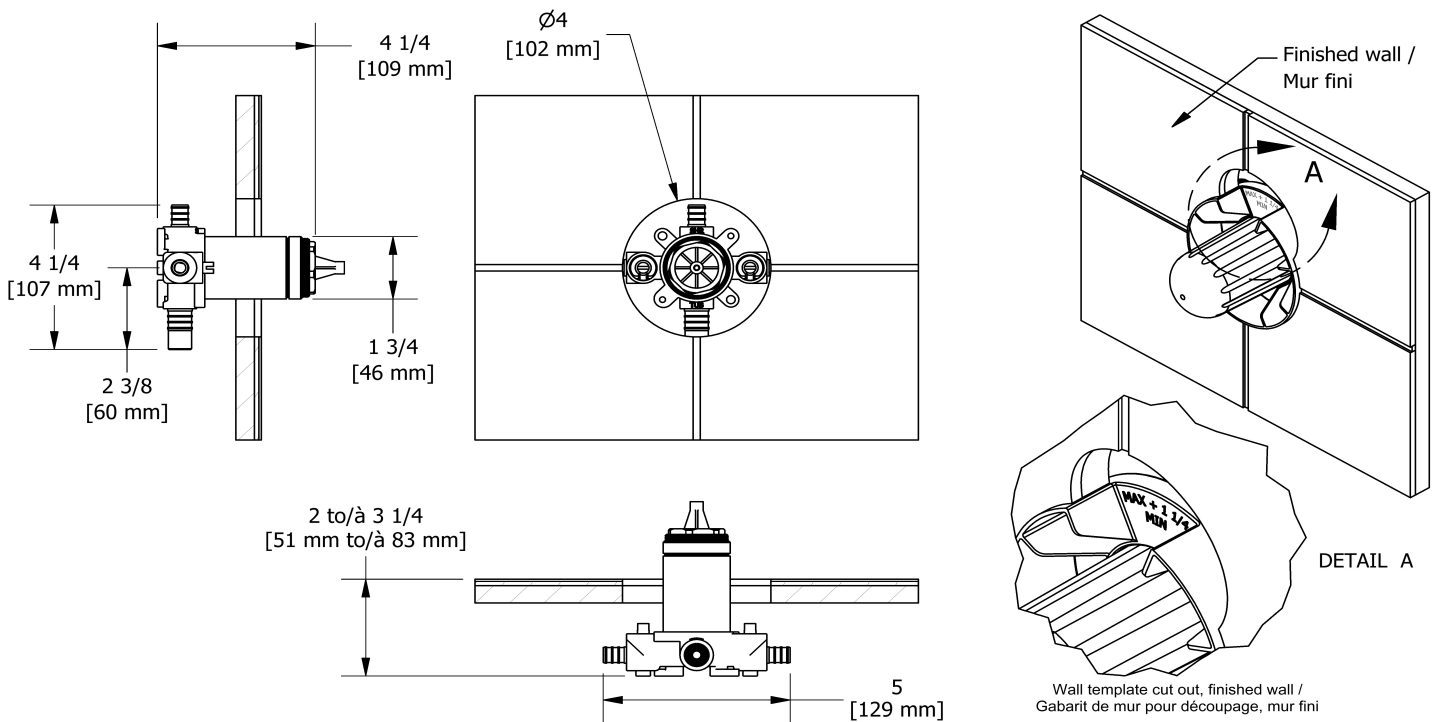

Certifications

- CSA B125.1
- ASME A112.18.1
- ASSE 1016
- CMR248 Approval

UPC®