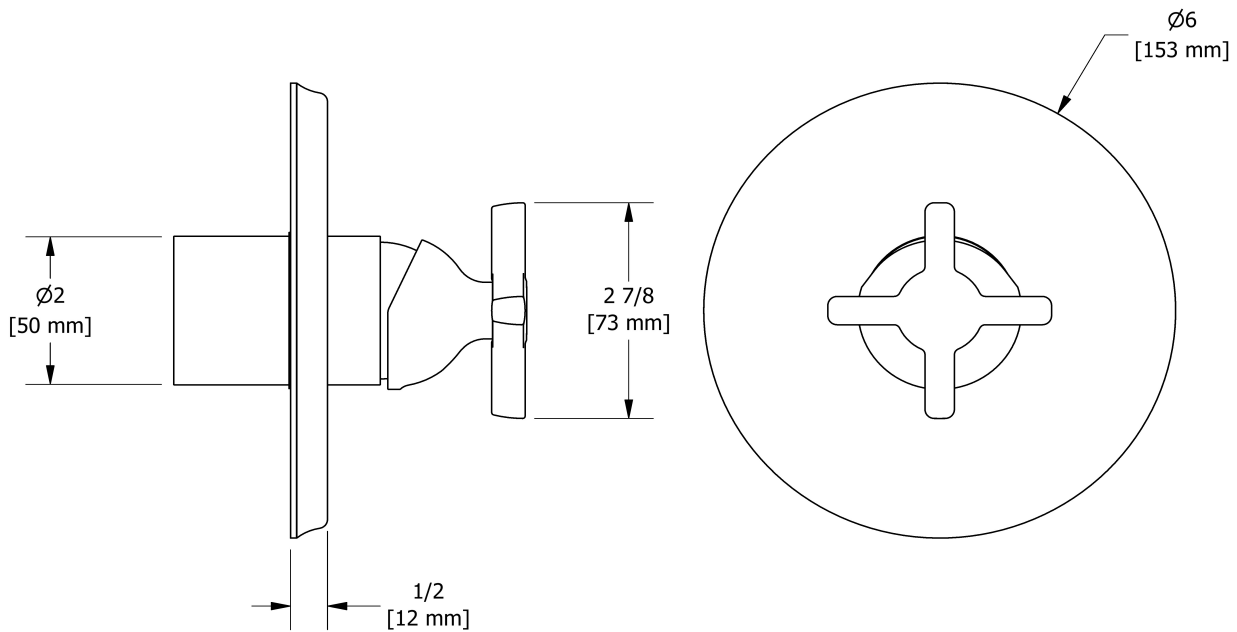

Certifications

- CSA B125.1
- ASME A112.18.1
- ASSE 1016

UPC®